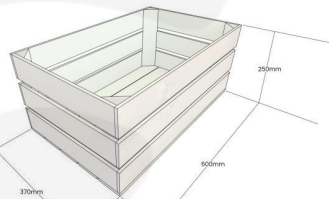

Crate 600x370x250