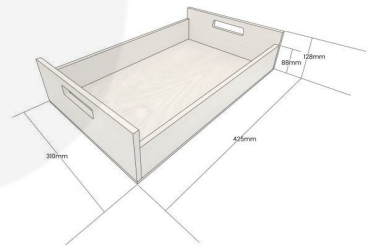

**BLACK COLOUR BURST OAK TRAY WITH
RAISED INTEGRATED HANDLES
425X310X128**

SKU: B XOAKRH425310128NAT-BK

£87.45 Excl. VAT

- Highest quality finish - for high end presentation
- Solid oak - very robust for continuous use
- Colour Burst - eye catching two tone colours
- Lacquered finish - protecting the oak
- Integrated handles - for easy carry

GALLERY IMAGES

Oak Tray with Integrated Raised Handles | 425x310x128