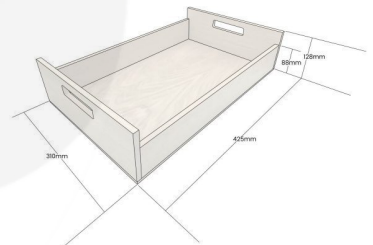

**BLACK COLOUR BURST OAK TRAY WITH
RAISED INTEGRATED HANDLES
425X310X128**

SKU: B XOAKRH425310128NAT-BK
£87.45 Excl. VAT

- Highest quality finish - for high end presentation
- Solid oak - very robust for continuous use
- Colour Burst - eye catching two tone colours
- Lacquered finish - protecting the oak
- Integrated handles - for easy carry

GALLERY IMAGES

Oak Tray with Integrated Raised Handles | 425x310x128