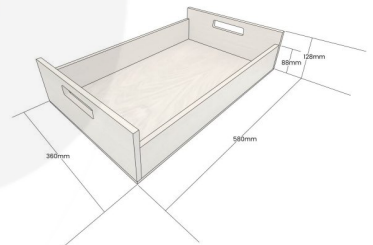

**BLACK COLOUR BURST OAK TRAY WITH
RAISED INTEGRATED HANDLES
580X360X128**

SKU: B XOAKRH580360128NAT-BK
£131.25 Excl. VAT

- Highest quality finish - for high end presentation
- Solid oak - very robust for continuous use
- Colour Burst - eye catching two tone colours
- Lacquered finish - protecting the oak
- Integrated handles - for easy carry

GALLERY IMAGES