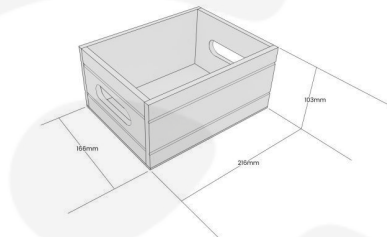

BLACK CONDIMENT BOX 216X166X103

SKU: BXREDH216166103BK

£13.07 Excl. VAT

- Multi functional - for condiments & other table accessories
- Range of colours - match your designs
- V-grooved sides & ends - tactile & stylish
- Integrated hand holds - for ease of carrying

GALLERY IMAGES

Condiment Box 216x166x103

All measurements are external unless otherwise stated

BLACK CONDIMENT BOX 216X166X103

This Painted Black Condiment Box 216x166x103 is a very attractive and functional condiment holder. It takes the form of a mini crate with two integrated hand holds on either end. The design includes two parallel V grooves down each side and end. It is available in a range of colours and is a very practical and stylish addition to any table.

The internal dimensions are 216x150x100.

If you prefer something a little more traditional you may like our [Rustic Condiment Box 216x166x103](#)

ADDITIONAL INFORMATION

Weight	0.39 kg
Dimensions	216 × 166 × 103 mm
Colour	Black
Wood	Redwood
What it holds	Condiments
Compartments	1 Compartment
Handle	Integrated
Finish	Painted