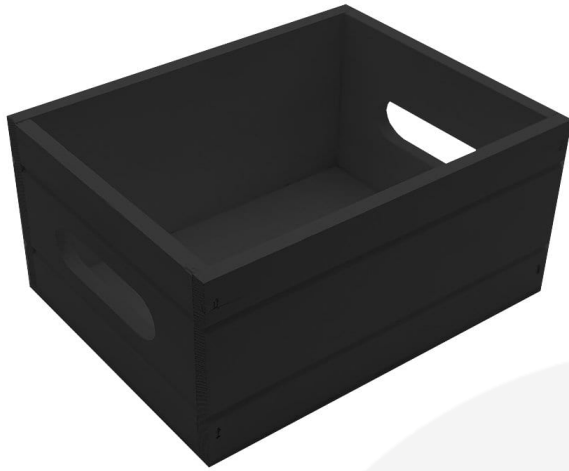

BLACK CONDIMENT BOX 216X166X103

SKU: BXREDH216166103BK

£13.07 Excl. VAT

- Multi functional - for condiments & other table accessories
- Range of colours - match your designs
- V-grooved sides & ends - tactile & stylish
- Integrated hand holds - for ease of carrying

GALLERY IMAGES

Condiment Box 216x166x103

All measurements are external unless otherwise stated

BLACK CONDIMENT BOX 216X166X103

This Painted Black Condiment Box 216x166x103 is a very attractive and functional condiment holder. It takes the form of a mini crate with two integrated hand holds on either end. The design includes two parallel V grooves down each side and end. It is available in a range of colours and is a very practical and stylish addition to any table.

The internal dimensions are 216x150x100.

If you prefer something a little more traditional you may like our [Rustic Condiment Box 216x166x103](#)

ADDITIONAL INFORMATION

Weight	0.39 kg
Dimensions	216 × 166 × 103 mm
Colour	Black
Wood	Redwood
What it holds	Condiments
Compartments	1 Compartment
Handle	Integrated
Finish	Painted