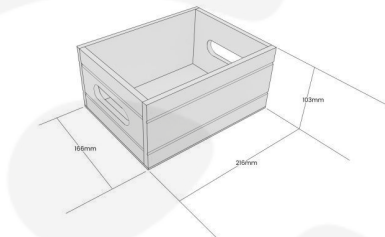

BLACK CONDIMENT BOX 216X166X103

SKU: BXREDH216166103BK

£13.07 Excl. VAT

- Multi functional - for condiments & other table accessories
- Range of colours - match your designs
- V-grooved sides & ends - tactile & stylish
- Integrated hand holds - for ease of carrying

GALLERY IMAGES

Condiment Box 216x166x103

All measurements are external unless otherwise stated

BLACK CONDIMENT BOX 216X166X103

This Painted Black Condiment Box 216x166x103 is a very attractive and functional condiment holder. It takes the form of a mini crate with two integrated hand holds on either end. The design includes two parallel V grooves down each side and end. It is available in a range of colours and is a very practical and stylish addition to any table.

The internal dimensions are 216x150x100.

If you prefer something a little more traditional you may like our [Rustic Condiment Box 216x166x103](#)

ADDITIONAL INFORMATION

Weight	0.39 kg
Dimensions	216 × 166 × 103 mm
Colour	Black
Wood	Redwood
What it holds	Condiments
Compartments	1 Compartment
Handle	Integrated
Finish	Painted