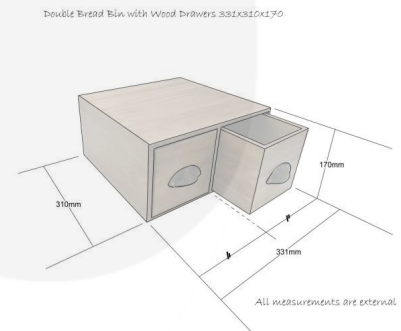

BLACK DOUBLE BREAD BIN WITH WOOD DRAWERS & TICKET HANDLES 335X310X170

SKU: BBPLY335310170BK-BST

£141.38 Excl. VAT

- Double bread bin - great capacity
- Ticket handles - clearly label your contents
- Solid design - for everyday use
- Choice of glorious Cotswold colours - match your style

GALLERY IMAGES

BLACK DOUBLE BREAD BIN WITH WOOD DRAWERS & TICKET HANDLES 335X310X170

The Black Painted Double Bread Bin with Wood Drawers & Ticket Handles is part of our Mix & Match Bread Bin range. They are a great way to lighten up your display or kitchen. Don't be fooled by the name these Bread Bins are multipurpose. Why not use them in the office or bedroom to declutter and brighten up the space.

The painted bread bins come in gloriously cheerful range of colours.

ADDITIONAL INFORMATION

Weight	4.7 kg
Dimensions	335 × 310 × 170 mm
Wood	Plywood
Colour	Black
Additional Material	Metal
Finish	Painted