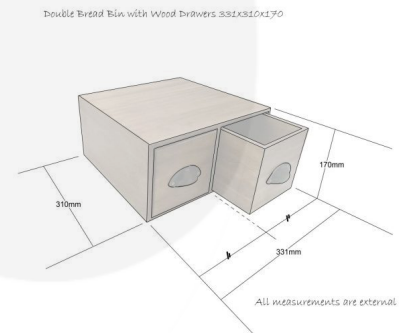

BLACK DOUBLE BREAD BIN WITH WOOD DRAWERS & TICKET HANDLES 335X310X170

SKU: BBPLY335310170BK-BST

£149.86 Excl. VAT

- Double bread bin - great capacity
- Ticket handles - clearly label your contents
- Solid design - for everyday use
- Choice of glorious Cotswold colours - match your style

GALLERY IMAGES

BLACK DOUBLE BREAD BIN WITH WOOD DRAWERS & TICKET HANDLES 335X310X170

The Black Painted Double Bread Bin with Wood Drawers & Ticket Handles is part of our Mix & Match Bread Bin range. They are a great way to lighten up your display or kitchen. Don't be fooled by the name these Bread Bins are multipurpose. Why not use them in the office or bedroom to declutter and brighten up the space.

The painted bread bins come in gloriously cheerful range of colours.

ADDITIONAL INFORMATION

Weight	4.7 kg
Dimensions	335 × 310 × 170 mm
Wood	Plywood
Colour	Black
Additional Material	Metal
Finish	Painted