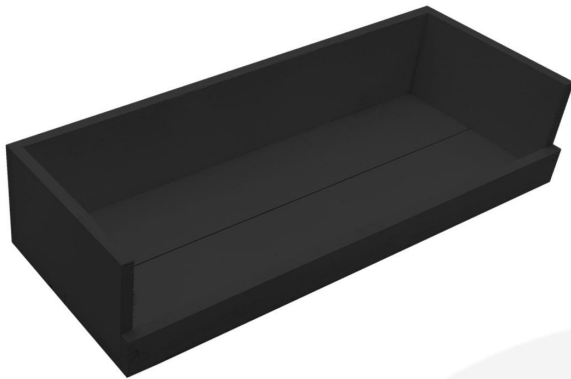

BLACK DROP FRONT TRAY 375X145X80

SKU: BXREDDL37514580BK

£16.80 Excl. VAT

- Compact size - when space is at a premium
- Drop side lip - stops contents falling out
- FSC timber - great ecological credentials

BLACK PAINTED DROP FRONT TRAY 375X145X80

Bring some style and colour into your office, home or display counter with this organising/ display system. With a selection beautiful colours this wooden Black Painted Drop Front Tray 375x145x80 helps personalise your workspace. They are ideal as a merchandise display, letter tray or general desk tidy. They perform perfectly well sitting flat on your desk or counter top.

The lip along the drop side is 20mm high. We manufacture these drop long side trays from sustainable timber in an exciting range of colours.

For more of a classic rustic finish you may prefer the Rustic Drop Front Tray 375x145x80 with its range of wood stains.

You may want a wider version with the [Painted Drop Front Tray 375x290x80](#)

ADDITIONAL INFORMATION

Dimensions	375 × 145 × 80 mm
Colour	Black
Wood	Redwood
Options & Features	Drop Front
Assembly	Pre-assembled