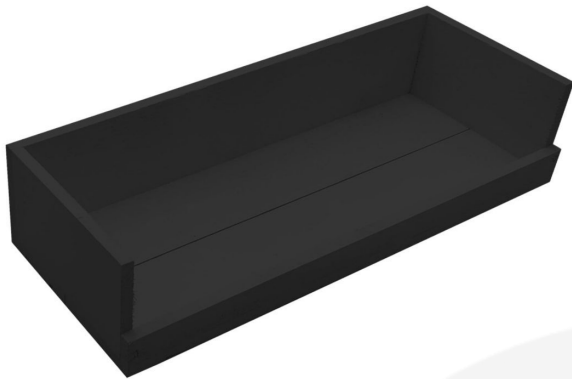

**BLACK DROP FRONT TRAY 375X145X80**

**SKU:** BXREDDL37514580BK

**£16.80 Excl. VAT**

- Compact size - when space is at a premium
- Drop side lip - stops contents falling out
- FSC timber - great ecological credentials

**BLACK PAINTED DROP FRONT TRAY 375X145X80**

Bring some style and colour into your office, home or display counter with this organising/ display system. With a selection beautiful colours this wooden Black Painted Drop Front Tray 375x145x80 helps personalise your workspace. They are ideal as a merchandise display, letter tray or general desk tidy. They perform perfectly well sitting flat on your desk or counter top.

The lip along the drop side is 20mm high. We manufacture these drop long side trays from sustainable timber in an exciting range of colours.

For more of a classic rustic finish you may prefer the Rustic Drop Front Tray 375x145x80 with its range of wood stains.

You may want a wider version with the [Painted Drop Front Tray 375x290x80](#)

**ADDITIONAL INFORMATION**

<b>Dimensions</b>	375 × 145 × 80 mm
<b>Colour</b>	Black
<b>Wood</b>	Redwood
<b>Options &amp; Features</b>	Drop Front
<b>Assembly</b>	Pre-assembled