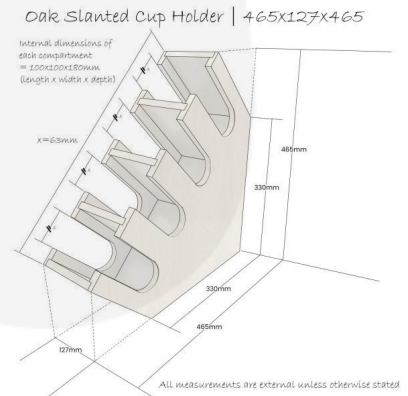

BLACK OAK 4 COMPARTMENT SLANTED CUP & LID HOLDER 465X127X465

SKU: CU4OAK-465127465BK

£223.18 Excl. VAT

- 4 slanted compartments - multiple options & plenty of capacity
- Quality black oak - contemporary look
- Sustainable sources - great ecological credentials

GALLERY IMAGES

BLACK OAK 4 COMPARTMENT SLANTED CUP & LID HOLDER 465X127X465

This Black Oak 4 Compartment Slanted Cup & Lid Holder 465x127x465 is finished in a food grade lacquer offering an added layer of protection. We build it robustly in 12mm solid sustainable oak for heavy use. The Oak 4 Compartment Slanted Cup & Lid carousel offers multiple options and easy access to for your customers.

It will hold cups up to a diameter of 100mm

If you prefer a more natural look then you may like [natural Oak 4 Compartment Slanted Cup & Lid Holder 465x127x465](#)

[Browse here for our full range of cup holders](#)

ADDITIONAL INFORMATION

Dimensions	465 × 127 × 465 mm
Finish	Painted
Wood	Oak
Compartments	4 Compartments
Max Cup & Lid Diameter	100mm
Min Cup & Lid Diameter	65mm
Colour	Black