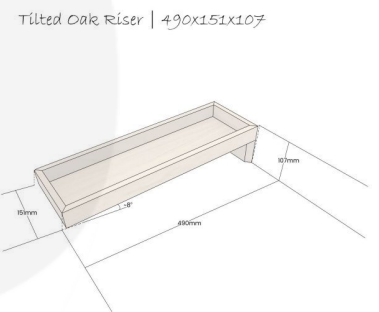

## BLACK OAK CAKE & SANDWICH TILTED RISER 490X150X109

**SKU:** BXOAK-S8-48015040BK

**£50.42 Excl. VAT**

- Tilted to 8° - ideally angled for customer viewing
- Solid oak - beautiful look and feel
- Heavy design - very stable

### GALLERY IMAGES

All measurements are external unless otherwise stated

## **BLACK OAK CAKE & SANDWICH TILTED RISER 490X150X109**

This Black Oak Cake & Sandwich Tilted Riser 490x150x109 offers a beautiful display option for cakes, buns and sandwiches. With the rear leg lifting the riser to about 8° it presents its contents perfectly to perusing customers.

### **ADDITIONAL INFORMATION**

<b>Dimensions</b>	480 × 150 × 110 mm
<b>Wood</b>	Oak
<b>Finish</b>	Painted
<b>Colour</b>	Black