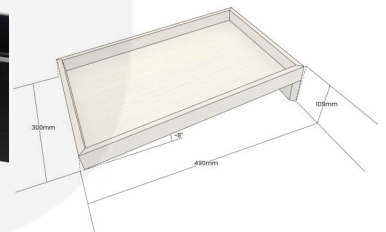

Tilted Oak Riser | 490x300x109