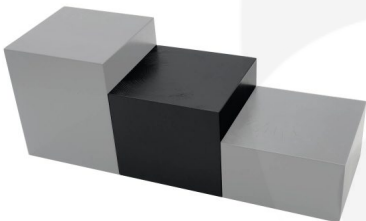

**BLACK PINE BLOCK RISER
140X140X120**

SKU: RBPIN140140120BK

£29.81 Excl. VAT

- Chunky design - very robust
- Range of colours - match your designs
- Part of a set of 3 - customise your display

GALLERY IMAGES

BLACK PINE BLOCK RISER 140X140X120

This Black Pine Block Riser 140x140x120 is the middle in a [set of 3 Black pine block risers](#). Made in pine and available in a selection of colours these risers are great for displaying merchandise. The other sizes in the set are:

- [Black Pine Block Riser 140x140x80](#)
- Black Pine Block Riser 140x140x120 (this one)
- [Black Pine Block Riser 140x140x160](#)

ADDITIONAL INFORMATION

Weight	1.23 kg
Dimensions	140 × 140 × 120 mm
Colour	Black
Wood	Pine
Finish	Painted