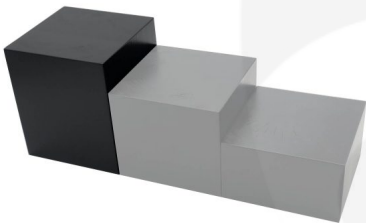

**BLACK PINE BLOCK RISER
140X140X160**

SKU: RBPIN140140160BK

£33.03 Excl. VAT

- Chunky design - very robust
- Range of colours - match your designs
- Part of a set of 3 - customise your display

GALLERY IMAGES

BLACK PINE BLOCK RISER 140X140X160

This Black Painted Pine Block Riser 140x140x160 is the largest in a [set of 3 Black pine block risers](#). Made in pine and available in a selection of colours these risers are great for displaying merchandise. The other sizes in the set are:

- [Black Pine Block Riser 140x140x80](#)
- [Black Pine Block Riser 140x140x120](#)
- Black Pine Block Riser 140x140x160 (This one)

ADDITIONAL INFORMATION

Weight	1.67 kg
Dimensions	140 × 140 × 160 mm
Colour	Black
Wood	Pine
Finish	Painted