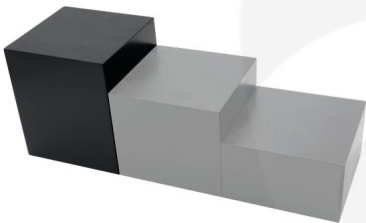

**BLACK PINE BLOCK RISER  
140X140X160**

**SKU:** RBPIN140140160BK

**£33.03 Excl. VAT**

- Chunky design - very robust
- Range of colours - match your designs
- Part of a set of 3 - customise your display

## BLACK PINE BLOCK RISER 140X140X160

This Black Painted Pine Block Riser 140x140x160 is the largest in a [set of 3 Black pine block risers](#). Made in pine and available in a selection of colours these risers are great for displaying merchandise. The other sizes in the set are:

- [Black Pine Block Riser 140x140x80](#)
- [Black Pine Block Riser 140x140x120](#)
- Black Pine Block Riser 140x140x160 (This one)

### ADDITIONAL INFORMATION

<b>Weight</b>	1.67 kg
<b>Dimensions</b>	140 × 140 × 160 mm
<b>Colour</b>	Black
<b>Wood</b>	Pine
<b>Finish</b>	Painted