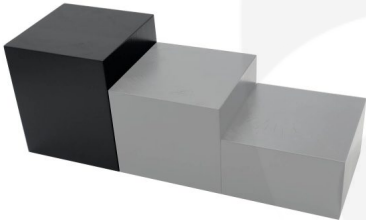

**BLACK PINE BLOCK RISER  
140X140X160**

**SKU:** RBPIN140140160BK

**£33.03 Excl. VAT**

- Chunky design - very robust
- Range of colours - match your designs
- Part of a set of 3 - customise your display

## BLACK PINE BLOCK RISER 140X140X160

This Black Painted Pine Block Riser 140x140x160 is the largest in a [set of 3 Black pine block risers](#). Made in pine and available in a selection of colours these risers are great for displaying merchandise. The other sizes in the set are:

- [Black Pine Block Riser 140x140x80](#)
- [Black Pine Block Riser 140x140x120](#)
- Black Pine Block Riser 140x140x160 (This one)

### ADDITIONAL INFORMATION

<b>Weight</b>	1.67 kg
<b>Dimensions</b>	140 × 140 × 160 mm
<b>Colour</b>	Black
<b>Wood</b>	Pine
<b>Finish</b>	Painted