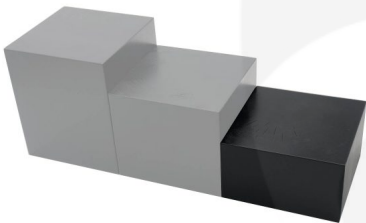

BLACK PINE BLOCK RISER 140X140X80

SKU: RBPIN14014080BK

£19.87 Excl. VAT

- Chunky design - very robust
- Range of colours - match your designs
- Part of a set of 3 - customise your display

GALLERY IMAGES

BLACK PINE BLOCK RISER 140X140X80

This Black Painted Pine Block Riser 140x140x80 is the lowest in a [set of 3 Black pine block risers](#). Made in pine and available in a selection of colours these risers are great for displaying merchandise. The other sizes in the set are:

- Black Pine Block Riser 140x140x80 (this one)
- [Black Pine Block Riser 140x140x120](#)
- [Black Pine Block Riser 140x140x160](#)

ADDITIONAL INFORMATION

Weight	0.82 kg
Dimensions	140 × 140 × 80 mm
Colour	Black
Wood	Pine
Finish	Painted