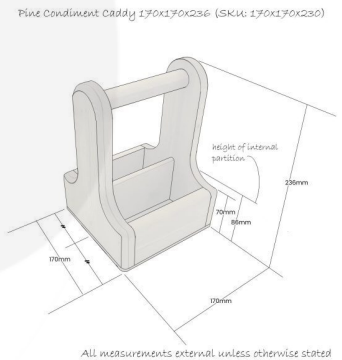

BLACK PINE CONDIMENT CADDY 170X170X230

SKU: CUPIN170170230BK

£24.54 Excl. VAT

- Robust design - hardy for frequent use
- Middle partition - greater secured contents
- Sustainable pine - ecological credentials
- Chunky 25mm handle - for even greater ease of use & comfort
- Classic Black look
- Indoor or outdoor use - versatile to your needs

GALLERY IMAGES

BLACK PINE CONDIMENT CADDY 170X170X230

The Black Pine Condiment Caddy 170x170x230 is ideal for restaurants, cafes and pubs. It is invaluable for the table service of condiments, sauces and cutlery.

It is also known as a table caddy or bar caddy. We have robustly designed the caddy for frequent use from 18mm pine (It has a ply base). It has a 25mm diameter handle for greater ease of use and comfort. We recess the handle into the pine for greater strength. The depth of well is 65mm.

Weight	0.9 kg
Dimensions	170 × 170 × 230 mm
Wood	Pine, Plywood
Colour	Black
Options & Features	Customisable
Handle	Integrated
Finish	Painted