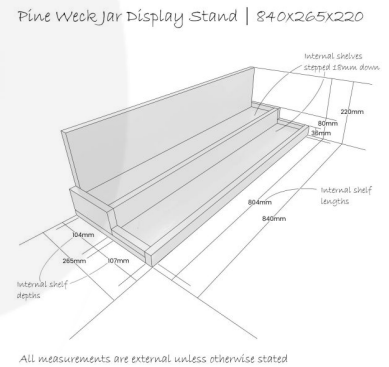

BLACK PINE WECK JAR DISPLAY STAND 840X265X220

SKU: DSPIN840265220BK

£160.97 Excl. VAT

- Solid Pine - robust for everyday use
- Great range of colours - match your design
- Tiered display - great for presentation

GALLERY IMAGES

BLACK PINE WECK JAR DISPLAY STAND 840X265X220

This Black Painted Pine Weck Jar Display Stand 840x265x220 is available in a range of great colours. It is ideal for creating a bright breakfast buffet.

[Browse here for our full range of food & beverage display risers](#)

ADDITIONAL INFORMATION

Dimensions	840 × 265 × 220 mm
Colour	Black
Wood	Pine
Finish	Painted