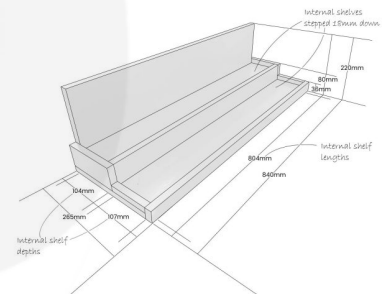

BLACK PINE WECK JAR DISPLAY STAND 840X265X220

SKU: DSPIN840265220BK

£160.97 Excl. VAT

- Solid Pine - robust for everyday use
- Great range of colours - match your design
- Tiered display - great for presentation

GALLERY IMAGES

Pine Weck Jar Display Stand | 840x265x220

All measurements are external unless otherwise stated

BLACK PINE WECK JAR DISPLAY STAND 840X265X220

This Black Painted Pine Weck Jar Display Stand 840x265x220 is available in a range of great colours. It is ideal for creating a bright breakfast buffet.

[Browse here for our full range of food & beverage display risers](#)

ADDITIONAL INFORMATION

Dimensions	840 × 265 × 220 mm
Colour	Black
Wood	Pine
Finish	Painted