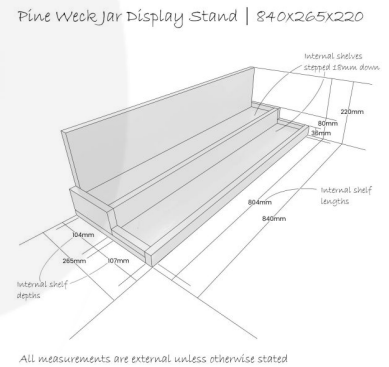

## BLACK PINE WECK JAR DISPLAY STAND 840X265X220

**SKU:** DSPIN840265220BK

**£160.97 Excl. VAT**

- Solid Pine - robust for everyday use
- Great range of colours - match your design
- Tiered display - great for presentation

### GALLERY IMAGES

## **BLACK PINE WECK JAR DISPLAY STAND 840X265X220**

This Black Painted Pine Weck Jar Display Stand 840x265x220 is available in a range of great colours. It is ideal for creating a bright breakfast buffet.

### **ADDITIONAL INFORMATION**

|                   |                    |
|-------------------|--------------------|
| <b>Dimensions</b> | 840 × 265 × 220 mm |
| <b>Colour</b>     | Black              |
| <b>Wood</b>       | Pine               |
| <b>Finish</b>     | Painted            |