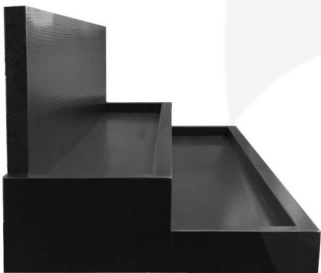

## BLACK PINE WECK JAR DISPLAY STAND 840X265X220

**SKU:** DSPIN840265220BK

**£160.97 Excl. VAT**

- Solid Pine - robust for everyday use
- Great range of colours - match your design
- Tiered display - great for presentation

## **BLACK PINE WECK JAR DISPLAY STAND 840X265X220**

This Black Painted Pine Weck Jar Display Stand 840x265x220 is available in a range of great colours. It is ideal for creating a bright breakfast buffet.