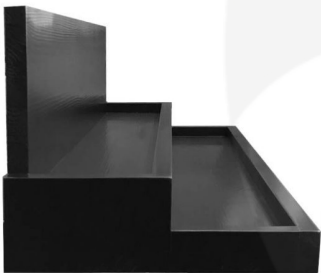

BLACK PINE WECK JAR DISPLAY STAND 840X265X220

SKU: DSPIN840265220BK

£160.97 Excl. VAT

- Solid Pine - robust for everyday use
- Great range of colours - match your design
- Tiered display - great for presentation

GALLERY IMAGES

BLACK PINE WECK JAR DISPLAY STAND 840X265X220

This Black Painted Pine Weck Jar Display Stand 840x265x220 is available in a range of great colours. It is ideal for creating a bright breakfast buffet.

[Browse here for our full range of food & beverage display risers](#)

ADDITIONAL INFORMATION

Dimensions	840 × 265 × 220 mm
Colour	Black
Wood	Pine
Finish	Painted