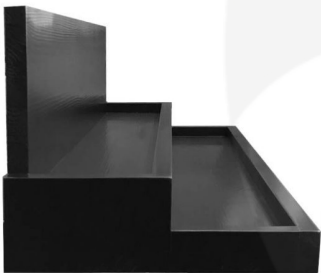

BLACK PINE WECK JAR DISPLAY STAND 840X265X220

SKU: DSPIN840265220BK

£160.97 Excl. VAT

- Solid Pine - robust for everyday use
- Great range of colours - match your design
- Tiered display - great for presentation

GALLERY IMAGES

Pine Weck Jar Display Stand | 840x265x220

All measurements are external unless otherwise stated

BLACK PINE WECK JAR DISPLAY STAND 840X265X220

This Black Painted Pine Weck Jar Display Stand 840x265x220 is available in a range of great colours. It is ideal for creating a bright breakfast buffet.

[Browse here for our full range of food & beverage display risers](#)

ADDITIONAL INFORMATION

Dimensions	840 × 265 × 220 mm
Colour	Black
Wood	Pine
Finish	Painted