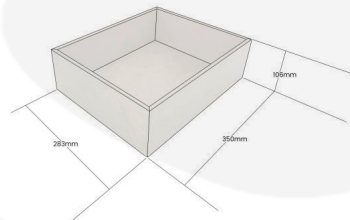

BLACK PLY DOUBLE CROCK HOUSING 350X283X106

SKU: CH2-350283106BK

£41.10 Excl. VAT

- Double crock housing - fits your standard crock
- Selection of colours - match your style
- Robust design - for frequent use

GALLERY IMAGES

Double Crock Housing | 350x283x106

All measurements are external unless otherwise stated

BLACK PLY DOUBLE CROCK HOUSING 350X283X106

A unique and modern alternative to your usual crock housing deli systems. This Black Painted Ply Double Crock Housing 350x283x106 will fit standard size crocks and is robustly made from 9mm ply. It is available in a selection of painted finishes.

ADDITIONAL INFORMATION

Dimensions	350 × 283 × 106 mm
Colour	Black
Wood	Plywood
What it holds	Crocks
Capacity	Double
Finish	Painted