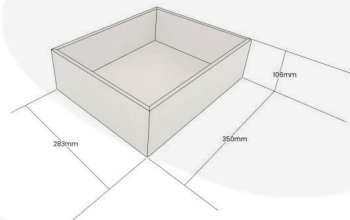

## BLACK PLY DOUBLE CROCK HOUSING 350X283X106

**SKU:** CH2-350283106BK

**£41.10 Excl. VAT**

- Double crock housing - fits your standard crock
- Selection of colours - match your style
- Robust design - for frequent use

### GALLERY IMAGES

Double Crock Housing | 350x283x106

All measurements are external unless otherwise stated

## **BLACK PLY DOUBLE CROCK HOUSING 350X283X106**

A unique and modern alternative to your usual crock housing deli systems. This Black Painted Ply Double Crock Housing 350x283x106 will fit standard size crocks and is robustly made from 9mm ply. It is available in a selection of painted finishes.

### **ADDITIONAL INFORMATION**

<b>Dimensions</b>	350 × 283 × 106 mm
<b>Colour</b>	Black
<b>Wood</b>	Plywood
<b>What it holds</b>	Crocks
<b>Capacity</b>	Double
<b>Finish</b>	Painted