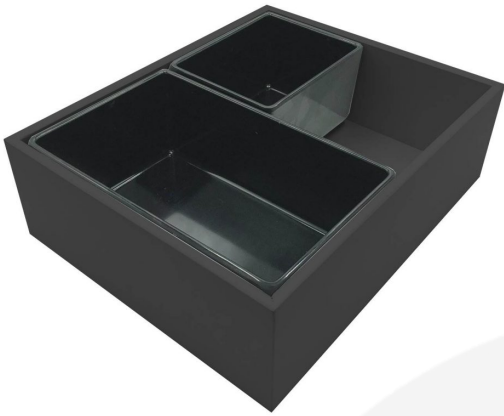

## BLACK PLY DOUBLE CROCK HOUSING 350X283X106

**SKU:** CH2-350283106BK

**£41.10 Excl. VAT**

- Double crock housing - fits your standard crock
- Selection of colours - match your style
- Robust design - for frequent use

### GALLERY IMAGES

Double Crock Housing | 350x283x106

All measurements are external unless otherwise stated

## **BLACK PLY DOUBLE CROCK HOUSING 350X283X106**

A unique and modern alternative to your usual crock housing deli systems. This Black Painted Ply Double Crock Housing 350x283x106 will fit standard size crocks and is robustly made from 9mm ply. It is available in a selection of painted finishes.

### **ADDITIONAL INFORMATION**

<b>Dimensions</b>	350 × 283 × 106 mm
<b>Colour</b>	Black
<b>Wood</b>	Plywood
<b>What it holds</b>	Crocks
<b>Capacity</b>	Double
<b>Finish</b>	Painted