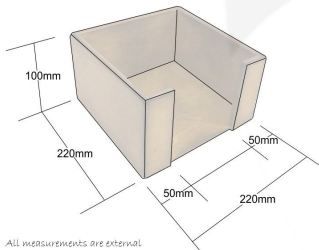

**BLACK PLY NAPKIN HOLDER
220X220X100**

SKU: NHPLY220220100BK

£26.68 Excl. VAT

- 100mm tall - very easy access
- Sustainable birch ply - great ecological credentials

GALLERY IMAGES

napkin dispenser 220x220x100

BLACK PLY NAPKIN HOLDER 220X220X100

The Black Painted Ply Napkin Holder 220x220x100 is suitable for 200mm square napkins.

The access slot is 120mm wide providing ease of access

The napkin holder is available in a selection of classic colours to match your designs.

ADDITIONAL INFORMATION

Dimensions	220 x 220 x 100 mm
Colour	Black
Wood	Plywood
Napkin Space	202 x 202
Compartments	1 Compartment
What it holds	Napkins
Finish	Painted