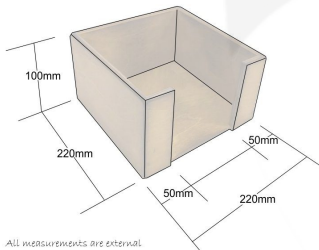

BLACK PLY NAPKIN HOLDER 220X220X100

SKU: NHPLY220220100BK

£26.68 Excl. VAT

- 100mm tall - very easy access
- Sustainable birch ply - great ecological credentials

GALLERY IMAGES

napkin dispenser 220x220x100

BLACK PLY NAPKIN HOLDER 220X220X100

The Black Painted Ply Napkin Holder 220x220x100 is suitable for 200mm square napkins.

The access slot is 120mm wide providing ease of access

The napkin holder is available in a selection of classic colours to match your designs.

ADDITIONAL INFORMATION

Dimensions	220 × 220 × 100 mm
Colour	Black
Wood	Plywood
Napkin Space	202 x 202
Compartments	1 Compartment
What it holds	Napkins
Finish	Painted