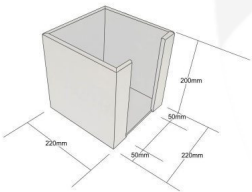

**BLACK PLY NAPKIN HOLDER  
220X220X200**

**SKU:** NHPLY220220200BK

**£28.90 Excl. VAT**

- 200mm tall - great capacity
- Selection of colours - match your scheme

**GALLERY IMAGES**

*Napkin Holder | 220x220x200*

*All measurements are external unless otherwise stated*

## **BLACK PLY NAPKIN HOLDER 220X220X200**

The Black Painted Ply Napkin Holder 220x220x200 is suitable for 200mm square napkins.

The access slot is 120mm wide allowing easy access.

The napkin holder is available in a great range of colours to match your designs.

### **ADDITIONAL INFORMATION**

<b>Dimensions</b>	220 x 220 x 200 mm
<b>Colour</b>	Black
<b>Wood</b>	Plywood
<b>Napkin Space</b>	202 x 202
<b>Compartments</b>	1 Compartment
<b>What it holds</b>	Napkins
<b>Finish</b>	Painted