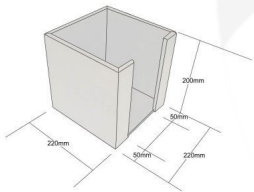

**BLACK PLY NAPKIN HOLDER
220X220X200**

SKU: NHPLY220220200BK

£28.90 Excl. VAT

- 200mm tall - great capacity
- Selection of colours - match your scheme

GALLERY IMAGES

Napkin Holder | 220x220x200

All measurements are external unless otherwise stated

BLACK PLY NAPKIN HOLDER 220X220X200

The Black Painted Ply Napkin Holder 220x220x200 is suitable for 200mm square napkins.

The access slot is 120mm wide allowing easy access.

The napkin holder is available in a great range of colours to match your designs.

ADDITIONAL INFORMATION

Dimensions	220 x 220 x 200 mm
Colour	Black
Wood	Plywood
Napkin Space	202 x 202
Compartments	1 Compartment
What it holds	Napkins
Finish	Painted