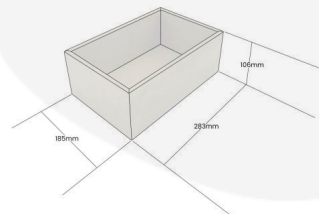

BLACK PLY SINGLE CROCK HOUSING 283X185X106

SKU: CH1-283185106BK

£38.93 Excl. VAT

- Single crock housing - fits your standard crock
- Selection of colours - match your style
- Robust design - for frequent use

GALLERY IMAGES

Single Crock Housing | 283x185x106

All measurements are external unless otherwise stated

BLACK PLY SINGLE CROCK HOUSING 283X185X106

A unique and modern alternative to your usual crock housing deli systems. This Black Painted Ply Single Crock Housing 283x185x106 will fit standard size crocks it is robustly made from 9mm ply. It is available in a selection of painted finishes.

ADDITIONAL INFORMATION

Dimensions	283 × 185 × 106 mm
Colour	Black
Wood	Plywood
Compartments	1 Compartment
What it holds	Crocks
Finish	Painted
Capacity	Single