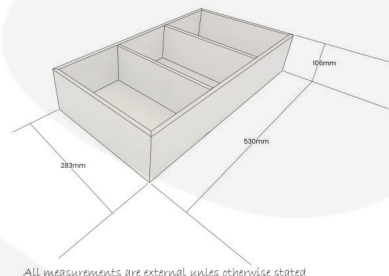

BLACK PLY TRIPLE CROCK HOUSING 533X283X106

SKU: CH3-533283106BK

£43.27 Excl. VAT

- Triple crock housing - fits your standard crock
- Selection of colours - match your style
- Robust design - for frequent use

GALLERY IMAGES

Triple Crock Housing | 530x283x106

All measurements are external unless otherwise stated

BLACK PLY TRIPLE CROCK HOUSING 533X283X106

A unique and modern alternative to your usual crock housing deli systems. This Black Painted Ply Triple Crock Housing 533x283x106 will fit standard size crocks.

ADDITIONAL INFORMATION

Dimensions	533 × 283 × 106 mm
Colour	Black
Wood	Plywood
Finish	Painted
What it holds	Crocks
Capacity	Triple