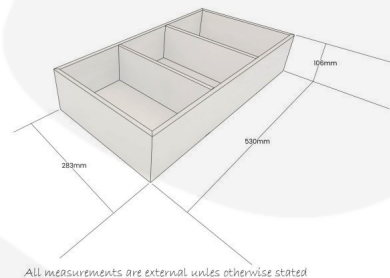

BLACK PLY TRIPLE CROCK HOUSING 533X283X106

SKU: CH3-533283106BK

£43.27 Excl. VAT

- Triple crock housing - fits your standard crock
- Selection of colours - match your style
- Robust design - for frequent use

GALLERY IMAGES

Triple Crock Housing | 530x283x106

All measurements are external unless otherwise stated

BLACK PLY TRIPLE CROCK HOUSING 533X283X106

A unique and modern alternative to your usual crock housing deli systems. This Black Painted Ply Triple Crock Housing 533x283x106 will fit standard size crocks.

ADDITIONAL INFORMATION

Dimensions	533 × 283 × 106 mm
Colour	Black
Wood	Plywood
Finish	Painted
What it holds	Crocks
Capacity	Triple