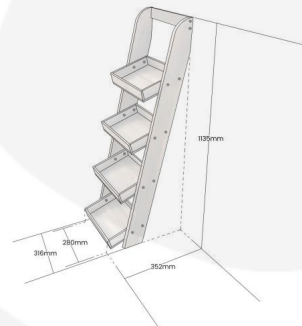

**BLACK SLIM 4-TIER SLANTED TRAY
WALL LADDER DISPLAY STAND
316X352X1135**

SKU: DSLN-3163521135BK

£146.63 Excl. VAT

- Against the wall or free standing - versatile
- Great range of colours - choose your style
- Robust build - for everyday use
- Slim design - perfect for filling space
- Slanted trays - maximising footprint

GALLERY IMAGES

4-tier Slanted Tray Wall Ladder Display Stand 316x352x1135

All measurements are external unless otherwise stated

BLACK SLIM 4-TIER SLANTED TRAY WALL LADDER DISPLAY STAND 316X352X1135

This Black Slim 4-tier slanted tray wall ladder display stand offers style and functionality. It is great for the home and ideal as a retail display stand.

In the home its slim design ideally lends itself for those smaller spaces, corners, and narrow hallways.

In a retail environment it maximises use of invaluable floor space. The angled box trays offer optimum display viewing. Furthermore 2 of these rustic wall ladder display stands placed back to back offer a great free standing option.

If you prefer something a little more rustic then may like the [Rustic Slim 4-Tier Slanted Tray Wall Ladder Display Stand 316x352x1135](#)

ADDITIONAL INFORMATION

Dimensions	316 × 352 × 1135 mm
Assembly	Pre-assembled, Self Assembly (Flat Pack)
Mobility	Static
Number of Tiers	4-Tiers
Wood	Pine, Redwood
Colour	Black
What it holds	Kitchen Fare, Merchandise
Location	Floor Standing, On the Wall
Compartments	4 Compartments
Finish	Painted