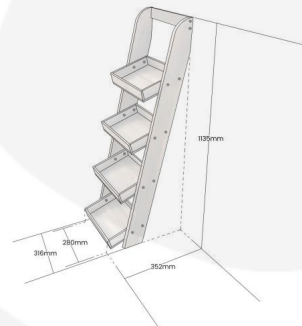

**BLACK SLIM 4-TIER SLANTED TRAY  
WALL LADDER DISPLAY STAND  
316X352X1135**

**SKU: DSLN-3163521135BK**

**£146.63 Excl. VAT**

- Against the wall or free standing - versatile
- Great range of colours - choose your style
- Robust build - for everyday use
- Slim design - perfect for filling space
- Slanted trays - maximising footprint

**GALLERY IMAGES**

4-tier Slanted Tray Wall Ladder Display Stand 316x352x1135

All measurements are external unless otherwise stated

## **BLACK SLIM 4-TIER SLANTED TRAY WALL LADDER DISPLAY STAND 316X352X1135**

This Black Slim 4-tier slanted tray wall ladder display stand offers style and functionality. It is great for the home and ideal as a retail display stand.

In the home its slim design ideally lends itself for those smaller spaces, corners, and narrow hallways.

In a retail environment it maximises use of invaluable floor space. The angled box trays offer optimum display viewing. Furthermore 2 of these rustic wall ladder display stands placed back to back offer a great free standing option.