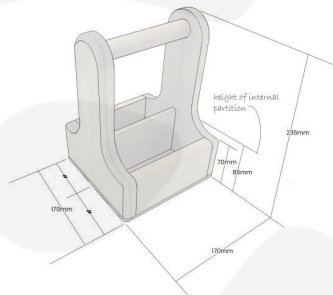

### GALLERY IMAGES

Pine Condiment Caddy 170x170x230 (SKU: 170x170x230)

## **BLACK WEATHERED PINE CONDIMENT CADDY 170X170X230**

The Black Weathered Pine Condiment Caddy 170x170x230 is ideal for restaurants, cafes and pubs. It is invaluable for the table service of condiments, sauces and cutlery.

It is also known as a table caddy or bar caddy. We have robustly designed the caddy for frequent use from 18mm pine (It has a ply base). It has a 25mm diameter handle for greater ease of use and comfort. We recess the handle into the pine for greater strength. The depth of well is 65mm.

It has a middle partition to hold contents more securely whilst carrying. It's great for both indoor and outdoor use.

[See our full range of caddies here](#)