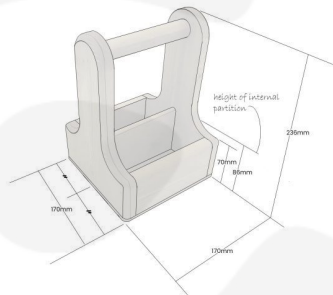

BLACK WEATHERED PINE CONDIMENT CADDY 170X170X230

SKU: CUPIN170170230BKWE

£24.54 Excl. VAT

- Robust design - hardy for frequent use
- Middle partition - greater secured contents
- Sustainable pine - ecological credentials
- Chunky 25mm handle - for even greater ease of use & comfort
- Weathered finish - a great shabby chic look
- Indoor or outdoor use - versatile to your needs

GALLERY IMAGES

Pine Condiment Caddy 170x170x230 (SKU: 170x170x230)

BLACK WEATHERED PINE CONDIMENT CADDY 170X170X230

The Black Weathered Pine Condiment Caddy 170x170x230 is ideal for restaurants, cafes and pubs. It is invaluable for the table service of condiments, sauces and cutlery.

It is also known as a table caddy or bar caddy. We have robustly designed the caddy for frequent use from 18mm pine (It has a ply base). It has a 25mm diameter handle for greater ease of use and comfort. We recess the handle into the pine for greater strength. The depth of well is 65mm.

It has a middle partition to hold contents more securely whilst carrying. It's great for both indoor and outdoor use.

[See our full range of caddies here](#)

ADDITIONAL INFORMATION

Weight	0.9 kg
Dimensions	170 × 170 × 230 mm
Wood	Pine, Plywood
Colour	Black
Options & Features	Customisable
Handle	Integrated
Finish	Painted, Weathered