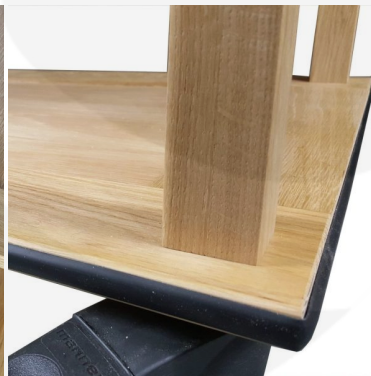

**BOURTON OAK HOSPITALITY TROLLEY
798X558X855**

SKU: TR3OAK-BOURTON

£1,143.45 Excl. VAT

- High quality materials - look and feel suitable for the board room
- Polished stainless steel columns - stylish & contemporary
- Sturdy design - robust for everyday use
- Compatible oak boxes - Part of the [Modular Hospitality Trolley System](#)
- Lacquered oak - a classic finish
- Rubber bumper strip - minimise impacts
- High end casters - ensure smoothest movement

GALLERY IMAGES

BOURTON LACQUERED OAK HOSPITALITY TROLLEY 798X558X855

The Bourton Lacquered Oak Hospitality Trolley is a high end service trolley, ideal for both front and back of house applications. It is made from solid oak giving it a quality look and feel with the toughness for constant use.

The trolley sits on 4 sturdy swivel castors offering perfectly smooth manoeuvring. The levels are supported with polishes stainless steel columns giving it a stylish contemporary look. The lowest tier has a rubber bumper strip around the edge to help minimise impact from knocks and bumps. The trolley is also available in a stylish black finish in the [Bourton Black Oak Hospitality Trolley](#)

If you prefer a more classic look and feel then you may like our [Burford Laquered Oak Hospitality Trolley](#) which has oak columns.

This is a high end trolley suitable for highest level boardroom meetings. Its versatility and durability means it is also suitable for everyday hotel, restaurant and institutional applications.