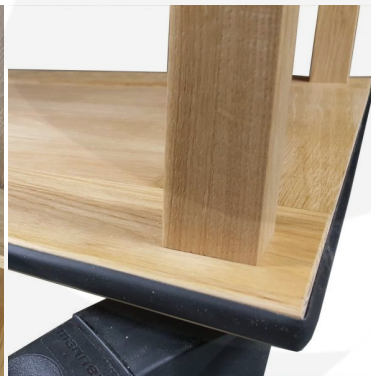

BOURTON LONG TROLLEY NATURAL

SKU: TR3L-Bourton-NA

£1,397.55 Excl. VAT

- High quality materials - look and feel suitable for the board room
- Polished stainless steel columns - stylish & contemporary
- Sturdy design - robust for everyday use
- Compatible oak boxes - Part of the [Modular Hospitality Trolley System](#)
- Lacquered oak - a classic finish
- Rubber bumper strip - minimise impacts
- High end casters - ensure smoothest movement

GALLERY IMAGES

BOURTON LONG TROLLEY NATURAL 1010X558X855

The Bourton Long Trolley Natural 1010x558x855 is a high end service trolley, ideal for both front and back of house applications. It is made from solid oak giving it a quality look and feel with the toughness for constant use. It is the extended version of the [Bourton Natural Oak Trolley](#).

The trolley sits on 4 sturdy swivel castors offering perfectly smooth manoeuvring. The levels are supported with polishes stainless steel columns giving it a stylish contemporary look. The lowest tier has a rubber bumper strip around the edge to help minimise impact from knocks and bumps. The trolley is also available in a stylish black finish in the [Bourton Long Black Oak Hospitality Trolley](#)