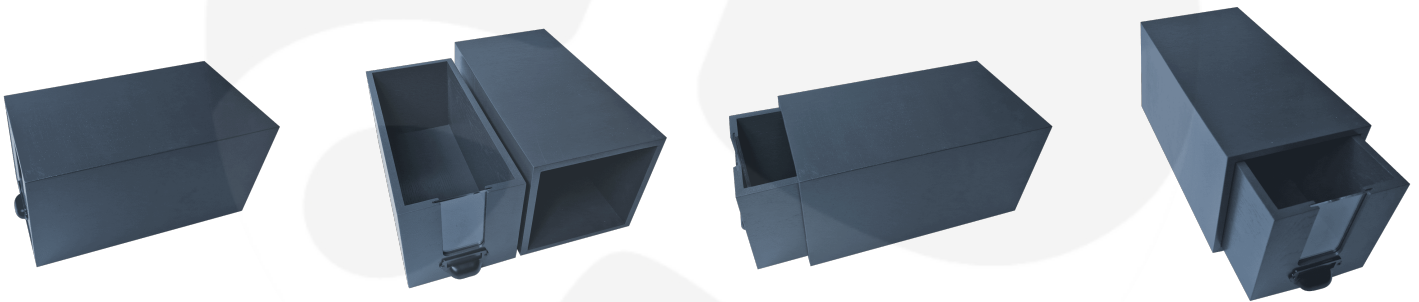

BURFORD B1/3 AMBERLEY GREY OAK BREAD BIN

SKU: BB-B13-AG

£262.00 Excl. VAT

- Designed to fit with the [modular Hospitality System](#) - can also be used standalone
- B1/3 footprint - 398 x 212 x 212mm
- Drawer with metal handle - great capacity
- Acrylic window at the front - view stored food easily
- Versatile, multi-purpose storage drawer
- Solid oak - sturdy design for frequent use

GALLERY IMAGES

BURFORD B1/3 AMBERLEY GREY OAK BREAD BIN

The B1/3 Amberley Grey Oak Bread Bin 398x212 x212mm has a painted and lacquered finish with a wooden drawer, cup handle and transparent acrylic window to the front. It has been designed within our [Modular Hospitality Trolley System](#) to a B1/3 footprint. This means, like the boxes, whilst it can stand alone it also fits comfortably on our [Hospitality Trolleys](#). It is the perfect addition to your buffet or banquet set up.

The bread bins are also available in [Burford Dark Brown](#), [Burford Natural](#) and [Burford Black](#).

<https://ligneus.co.uk/wp-content/uploads/2023/09/bread-bin.mp4>

ADDITIONAL INFORMATION

| | |
|-------------------|--------------------|
| Dimensions | 398 × 212 × 212 mm |
| Wood | Oak |
| Finish | Lacquered |
| Colour | Amberley Grey |
| Assembly | Pre-assembled |