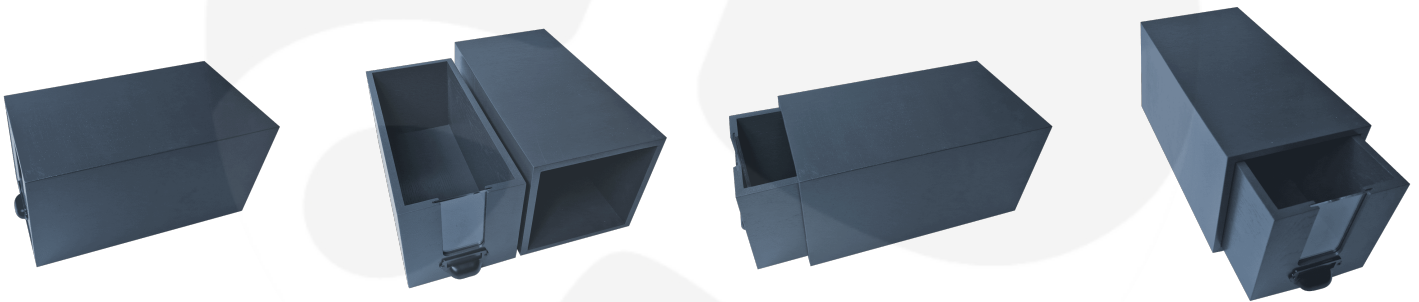

BURFORD B1/3 AMBERLEY GREY OAK BREAD BIN

SKU: BB-B13-AG

£262.00 Excl. VAT

- Designed to fit with the [modular Hospitality System](#) - can also be used standalone
- B1/3 footprint - 398 x 212 x 212mm
- Drawer with metal handle - great capacity
- Acrylic window at the front - view stored food easily
- Versatile, multi-purpose storage drawer
- Solid oak - sturdy design for frequent use

GALLERY IMAGES