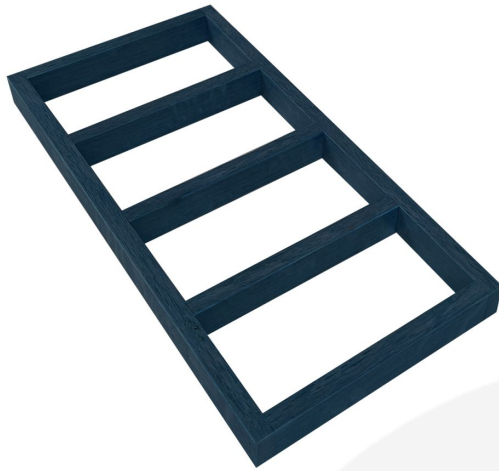

## **BURFORD B1/3 TEA INSERT EVEN 40MM AMBERLEY GREY**

**SKU:** IN-B13TEA-EVEN-AG

**£18.80 Excl. VAT**

- Designed to fit with the [modular Hospitality System](#)
- Solid oak - sturdy design for frequent use
- Dimensions: 370 x 185 x 30mm

## **BURFORD B1/3 TEA INSERT EVEN 40MM AMBERLEY GREY**

The Burford B1/3 Divider Insert is perfect for presenting tea bags and sugar. They also can be used in the Burford Ribbed boxes B1/3 40mm and placed on the [Burford Display Stand](#) for the ultimate tea and coffee buffet display.

Dimensions: 370 x 185 x 30mm

### **ADDITIONAL INFORMATION**

<b>Dimensions</b>	370 x 185 x 30 mm
<b>Wood</b>	Oak
<b>Finish</b>	Lacquered
<b>Colour</b>	Amberley Grey
<b>Assembly</b>	Pre-assembled