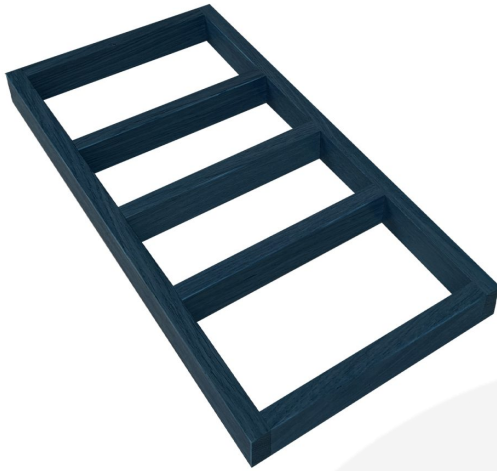

BURFORD B1/3 TEA INSERT OFFSET 40MM AMBERLEY GREY

SKU: IN-B13TEA-OFFSET-AG

£18.80 Excl. VAT

- Designed to fit with the [modular Hospitality System](#)
- Solid oak - sturdy design for frequent use
- Dimensions: 370 x 185 x 30mm

GALLERY IMAGES

BURFORD B1/3 TEA INSERT OFFSET 40MM AMBERLEY GREY

The Burford B1/3 Tea Insert is perfect for presenting tea bags and sugar. They also can be used in the Burford Ribbed boxes B1/3 40mm and placed on the [Burford Counter Top Display Stand](#) for the ultimate tea and coffee buffet display.

Dimensions: 370 x 185 x 30mm

ADDITIONAL INFORMATION

Dimensions	370 x 185 x 30 mm
Wood	Oak
Finish	Lacquered
Colour	Amberley Grey
Assembly	Pre-assembled