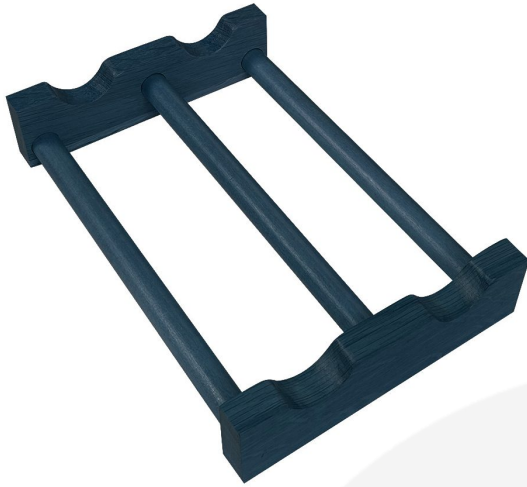

BURFORD B1/3 WINE INSERT AMBERLEY GREY

SKU: IN-B13WINE-AG

£19.60 Excl. VAT

- Designed to fit with the [modular Hospitality System](#)
- Solid oak - sturdy design for frequent use
- Dimensions: 275 x 184 x 50mm

GALLERY IMAGES

BURFORD B1/3 WINE INSERT AMBERLEY GREY

The Burford Wine Insert can be used standalone or within our Burford range of boxes, trays and caddies. It has been designed to fit perfectly within the B1/3 footprint for ideal presentation.

Dimensions: 275 x 184 x 50mm

ADDITIONAL INFORMATION

Dimensions	275 × 184 × 50 mm
Wood	Oak
Finish	Lacquered
Colour	Amberley Grey
Assembly	Pre-assembled