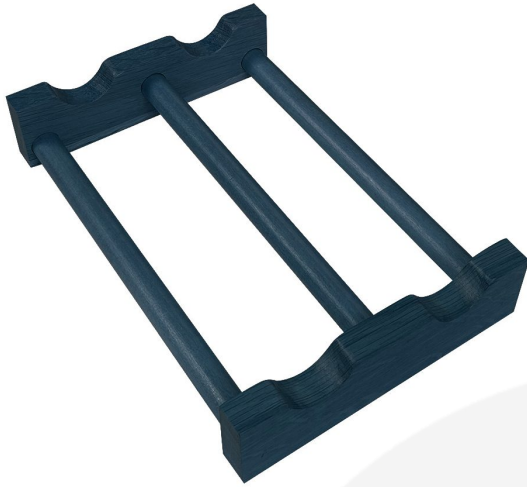

BURFORD B1/3 WINE INSERT AMBERLEY GREY

SKU: IN-B13WINE-AG

£20.78 Excl. VAT

- Designed to fit with the [modular Hospitality System](#)
- Solid oak - sturdy design for frequent use
- Dimensions: 275 x 184 x 50mm

GALLERY IMAGES

BURFORD B1/3 WINE INSERT AMBERLEY GREY

The Burford Wine Insert can be used standalone or within our Burford range of boxes, trays and caddies. It has been designed to fit perfectly within the B1/3 footprint for ideal presentation.

Dimensions: 275 x 184 x 50mm

ADDITIONAL INFORMATION

Dimensions	275 × 184 × 50 mm
Wood	Oak
Finish	Lacquered
Colour	Amberley Grey
Assembly	Pre-assembled