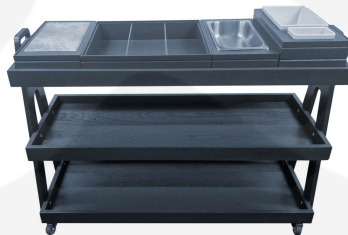

GALLERY IMAGES