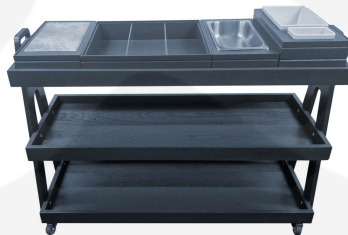

BURFORD BUFFET TROLLEY LONG AMBERLEY GREY

SKU: BBT-L3-AG

£890.00 Excl. VAT

- Dimensions: 1136x440x810mm
 - High quality lacquered oak
 - Sturdy design - robust for everyday use
 - Compatible oak boxes - Part of the [Modular Hospitality Trolley System](#)
 - Adjustable shelves can be angled or horizontal
 - Shelves are reversible with a lower lip on one side
 - High end casters with brakes - ensure smoothest movement and steadiness
-

GALLERY IMAGES

BURFORD BUFFET TROLLEY LONG AMBERLEY GREY OAK

The Burford Amberley Grey oak long buffet trolley is a high end service trolley, ideal for both front and back of house applications. We manufacture the trolley from solid oak giving it a quality look and feel with the toughness for constant use.

It has three tiers of recessed shelves which can be tilted for display purposes. The shelves fit compatible solid oak boxes (part of the [Modular Hospitality Trolley System](#)). With a range of sizes of stacker box available your trolley is truly customisable to your needs.

The trolley sits on 4 sturdy swivel castors with brakes offering perfectly smooth movement and steadiness when stationary. The levels are supported with oak columns with handles for easy manoeuvrability.