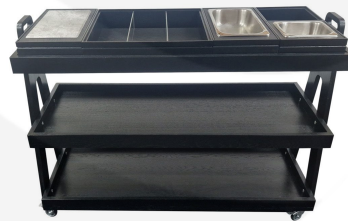

## **BURFORD BUFFET TROLLEY LONG BLACK**

**SKU:** BBT-L3-BK

**£890.00 Excl. VAT**

- Dimensions: 1136x440x810mm
- High quality lacquered oak
- Sturdy design - robust for everyday use
- Compatible oak boxes - Part of the [Modular Hospitality Trolley System](#)
- Adjustable shelves can be angled or horizontal
- Shelves are reversible with a lower lip on one side
- High end casters with brakes - ensure smoothest movement and steadiness

## BURFORD BUFFET TROLLEY LONG BLACK OAK

The Burford Black oak long buffet trolley is a high end service trolley, ideal for both front and back of house applications. We manufacture the trolley from solid oak giving it a quality look and feel with the toughness for constant use.

It has three tiers of recessed shelves which can be tilted for display purposes. The shelves fit compatible solid oak boxes (part of the [Modular Hospitality Trolley System](#)). With a range of sizes of stacker box available your trolley is truly customisable to your needs.

The trolley sits on 4 sturdy swivel castors with brakes offering perfectly smooth movement and steadiness when stationary. The levels are supported with oak columns with handles for easy manoeuvrability.