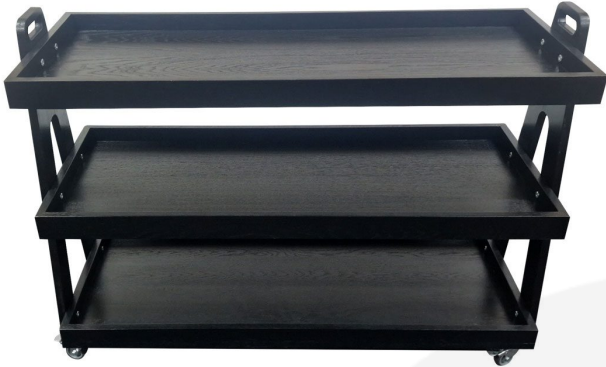

## **BURFORD BUFFET TROLLEY LONG BLACK**

**SKU:** BBT-L3-BK

**£890.00 Excl. VAT**

- Dimensions: 1136x440x810mm
- High quality lacquered oak
- Sturdy design - robust for everyday use
- Compatible oak boxes - Part of the [Modular Hospitality Trolley System](#)
- Adjustable shelves can be angled or horizontal
- Shelves are reversible with a lower lip on one side
- High end casters with brakes - ensure smoothest movement and steadiness

## BURFORD BUFFET TROLLEY LONG BLACK OAK

The Burford Black oak long buffet trolley is a high end service trolley, ideal for both front and back of house applications. We manufacture the trolley from solid oak giving it a quality look and feel with the toughness for constant use.

It has three tiers of recessed shelves which can be tilted for display purposes. The shelves fit compatible solid oak boxes (part of the [Modular Hospitality Trolley System](#)). With a range of sizes of stacker box available your trolley is truly customisable to your needs.

The trolley sits on 4 sturdy swivel castors with brakes offering perfectly smooth movement and steadiness when stationary. The levels are supported with oak columns with handles for easy manoeuvrability.