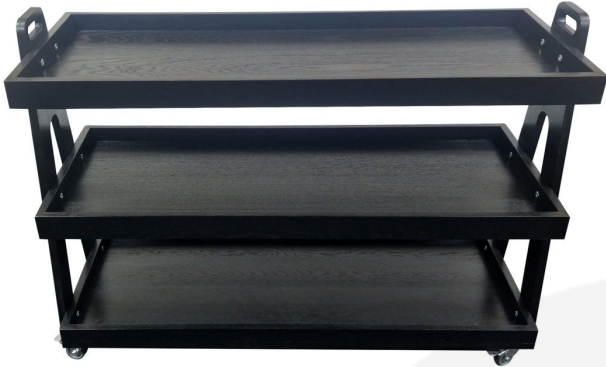

BURFORD BUFFET TROLLEY LONG BLACK

SKU: BBT-L3-BK

£890.00 Excl. VAT

- Dimensions: 1136x440x810mm
- High quality lacquered oak
- Sturdy design - robust for everyday use
- Compatible oak boxes - Part of the [Modular Hospitality Trolley System](#)
- Adjustable shelves can be angled or horizontal
- Shelves are reversible with a lower lip on one side
- High end casters with brakes - ensure smoothest movement and steadiness

GALLERY IMAGES

BURFORD BUFFET TROLLEY LONG BLACK OAK

The Burford Black oak long buffet trolley is a high end service trolley, ideal for both front and back of house applications. We manufacture the trolley from solid oak giving it a quality look and feel with the toughness for constant use.

It has three tiers of recessed shelves which can be tilted for display purposes. The shelves fit compatible solid oak boxes (part of the [Modular Hospitality Trolley System](#)). With a range of sizes of stacker box available your trolley is truly customisable to your needs.

The trolley sits on 4 sturdy swivel castors with brakes offering perfectly smooth movement and steadiness when stationary. The levels are supported with oak columns with handles for easy manoeuvrability.