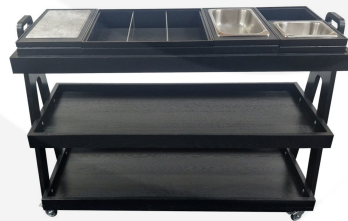

BURFORD BUFFET TROLLEY LONG BLACK

SKU: BBT-L3-BK

£890.00 Excl. VAT

- Dimensions: 1136x440x810mm
- High quality lacquered oak
- Sturdy design - robust for everyday use
- Compatible oak boxes - Part of the [Modular Hospitality Trolley System](#)
- Adjustable shelves can be angled or horizontal
- Shelves are reversible with a lower lip on one side
- High end casters with brakes - ensure smoothest movement and steadiness

GALLERY IMAGES

BURFORD BUFFET TROLLEY LONG BLACK OAK

The Burford Black oak long buffet trolley is a high end service trolley, ideal for both front and back of house applications. We manufacture the trolley from solid oak giving it a quality look and feel with the toughness for constant use.

It has three tiers of recessed shelves which can be tilted for display purposes. The shelves fit compatible solid oak boxes (part of the [Modular Hospitality Trolley System](#)). With a range of sizes of stacker box available your trolley is truly customisable to your needs.

The trolley sits on 4 sturdy swivel castors with brakes offering perfectly smooth movement and steadiness when stationary. The levels are supported with oak columns with handles for easy manoeuvrability.