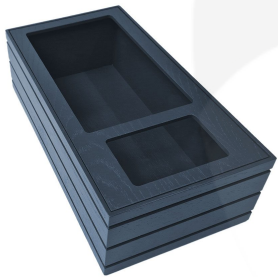

BURFORD INSERT B1/3 TO CROC SET A AMBERLEY GREY

SKU: IN-B13CROCA-AG

£15.62 Excl. VAT

- Will fit Crocs set A
- Highest quality finish - for high end presentation
- Part of the [Modular Hospitality Trolley System](#)
- Lacquered oak - very robust for continuous use

GALLERY IMAGES

BURFORD INSERT B1/3 TO CROC SET A AMBERLEY GREY

The B1/3 Burford Croc Set A Insert fits perfectly within the [B1/3 Ribbed Lacquered Natural Oak Trolley Stacker](#) to display the Croc set A as part of the [Modular Hospitality Trolley System](#). It can also sit between boxes using the Burford Clips which are sold separately in packs of 10. This multi-functionality allows for great versatility in the design and setting up of buffets and displays.

It is finished in food quality lacquer which offers a layer of protection and allows for easy cleaning.

The Burford inserts are available in Natural, Amberley Grey, Dark Brown and Black.

PLEASE NOTE: Crocs are not included

ADDITIONAL INFORMATION

Wood	Oak
Finish	Lacquered
Buffet Size	B1/3 (≈ GN1/3)
Handle	None
Colour	Amberley Grey