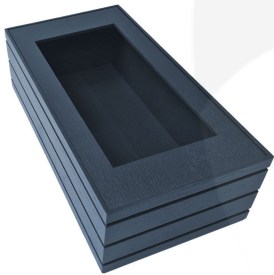

BURFORD INSERT B1/3 TO GN1/3 PLATTER AMBERLEY GREY

SKU: IN-B13PL13-AG

£15.62 Excl. VAT

- Will fit GN1/3 Platter
- Highest quality finish - for high end presentation
- Part of the [Modular Hospitality Trolley System](#)
- Lacquered oak - very robust for continuous use

GALLERY IMAGES

BURFORD INSERT B1/3 TO GN1/3 PLATTER AMBERLEY GREY

The B1/3 Burford Insert fits perfectly within the [B1/3 Ribbed Lacquered Natural Oak Trolley Stacker](#) to display the GN1/3 Platter as part of the [Modular Hospitality Trolley System](#). It can also sit between boxes using the Burford Clips which are sold separately in packs of 10. This multi-functionality allows for great versatility in the design and setting up of buffets and displays.

It is finished in food quality lacquer which offers a layer of protection and allows for easy cleaning.

The Burford inserts are available in Natural, Amberley Grey, Dark Brown and Black.

PLEASE NOTE: Platter is not included

ADDITIONAL INFORMATION

Wood	Oak
Finish	Lacquered
Buffet Size	B1/3 (∝ GN1/3)
Handle	None
Colour	Amberley Grey