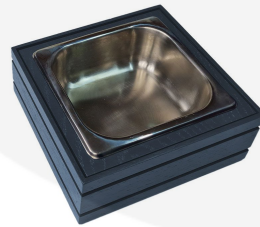

BURFORD INSERT B1/6 TO GN1/6 AMBERLEY GREY

SKU: IN-B16GN16-AG

£10.39 Excl. VAT

- Will fit GN1/6 Gastronorm
- Highest quality finish - for high end presentation
- Part of the [Modular Hospitality Trolley System](#)
- Lacquered oak - very robust for continuous use

GALLERY IMAGES

BURFORD INSERT B1/6 TO GN1/6 AMBERLEY GREY

The B1/6 Burford Insert fits perfectly within the [Burford Rib Box B1/6 80mm](#) to display the GN1/6 Gastronorm as part of the [Modular Hospitality Trolley System](#). It can also sit between boxes using the Burford Clips which are sold separately in packs of 10. This multi function allows for great versatility in the design and setting up of buffets and displays.

It is finished in food quality lacquer which offers a layer of protection and allows for easy cleaning.

The Burford inserts are available in Natural, Amberley Grey, Dark Brown and Black.

PLEASE NOTE: Gastronorm is not included

ADDITIONAL INFORMATION

Wood	Oak
Finish	Lacquered
Buffet Size	B1/6 (∝ GN1/6)
Handle	None
Colour	Amberley Grey