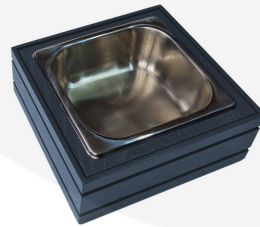

## **BURFORD INSERT B1/6 TO GN1/6 AMBERLEY GREY**

**SKU:** IN-B16GN16-AG

**£11.01 Excl. VAT**

- Will fit GN1/6 Gastronorm
- Highest quality finish - for high end presentation
- Part of the [Modular Hospitality Trolley System](#)
- Lacquered oak - very robust for continuous use

## **BURFORD INSERT B1/6 TO GN1/6 AMBERLEY GREY**

The B1/6 Burford Insert fits perfectly within the [Burford Rib Box B1/6 80mm](#) to display the GN1/6 Gastronorm as part of the [Modular Hospitality Trolley System](#). It can also sit between boxes using the Burford Clips which are sold separately in packs of 10. This multi function allows for great versatility in the design and setting up of buffets and displays.

It is finished in food quality lacquer which offers a layer of protection and allows for easy cleaning.

The Burford inserts are available in Natural, Amberley Grey, Dark Brown and Black.

**PLEASE NOTE:** Gastronorm is not included

### **ADDITIONAL INFORMATION**

|                    |                |
|--------------------|----------------|
| <b>Wood</b>        | Oak            |
| <b>Finish</b>      | Lacquered      |
| <b>Buffet Size</b> | B1/6 (∝ GN1/6) |
| <b>Handle</b>      | None           |
| <b>Colour</b>      | Amberley Grey  |