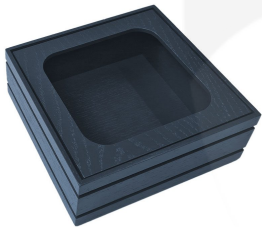

BURFORD INSERT B1/6 TO GN1/6 AMBERLEY GREY

SKU: IN-B16GN16-AG

£10.39 Excl. VAT

- Will fit GN1/6 Gastronorm
- Highest quality finish - for high end presentation
- Part of the [Modular Hospitality Trolley System](#)
- Lacquered oak - very robust for continuous use

GALLERY IMAGES

BURFORD INSERT B1/6 TO GN1/6 AMBERLEY GREY

The B1/6 Burford Insert fits perfectly within the [Burford Rib Box B1/6 80mm](#) to display the GN1/6 Gastronorm as part of the [Modular Hospitality Trolley System](#). It can also sit between boxes using the Burford Clips which are sold separately in packs of 10. This multi function allows for great versatility in the design and setting up of buffets and displays.

It is finished in food quality lacquer which offers a layer of protection and allows for easy cleaning.

The Burford inserts are available in Natural, Amberley Grey, Dark Brown and Black.

PLEASE NOTE: Gastronorm is not included

ADDITIONAL INFORMATION

Wood	Oak
Finish	Lacquered
Buffet Size	B1/6 (∝ GN1/6)
Handle	None
Colour	Amberley Grey