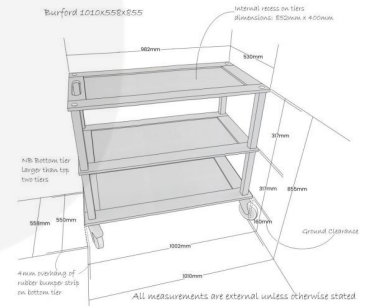

BURFORD LONG TROLLEY BLACK

SKU: TR3L-Burford-BK

£1,492.00 Excl. VAT

- Extended version - even more capacity
- High quality materials - look and feel suitable for the board room
- Sturdy design - robust for everyday use
- Compatible oak boxes - Part of the [Modular Hospitality Trolley System](#)
- Rubber bumper strip - minimise impacts
- High end casters - ensure smoothest movement

GALLERY IMAGES

BURFORD LONG TROLLEY BLACK 1010X558X855

The Burford Long black oak hospitality trolley is a high end service trolley, ideal for both front and back of house applications. It is made from solid oak giving it a quality look and feel with the toughness for constant use.

The Burford Long Black is the extended version of the [standard Burford Black Trolley](#). It maintains its design around the modular system so all other components work with this larger size.

It has three levels which are rebated to prevent items rolling off. The rebates also allow compatible oak boxes (part of the [Modular Hospitality Trolley System](#)) to sit securely within. With 2 sizes of stacker box available your trolley is truly customisable to your needs.

The trolley sits on 4 sturdy swivel castors offering perfectly smooth manoeuvring. The levels are supported with oak columns for a classic look. The lowest tier has a rubber bumper strip around the edge to help minimise impact from knocks and bumps.