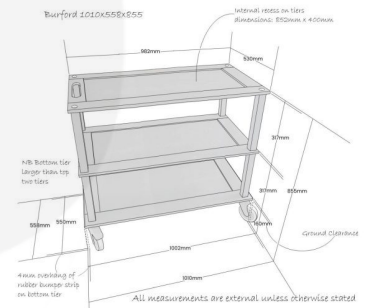

BURFORD LONG TROLLEY BLACK

SKU: TR3L-Burford-BK

£1,492.00 Excl. VAT

- Extended version - even more capacity
- High quality materials - look and feel suitable for the board room
- Sturdy design - robust for everyday use
- Compatible oak boxes - Part of the [Modular Hospitality Trolley System](#)
- Rubber bumper strip - minimise impacts
- High end casters - ensure smoothest movement

GALLERY IMAGES

BURFORD LONG TROLLEY BLACK 1010X558X855

The Burford Long black oak hospitality trolley is a high end service trolley, ideal for both front and back of house applications. It is made from solid oak giving it a quality look and feel with the toughness for constant use.

The Burford Long Black is the extended version of the [standard Burford Black Trolley](#). It maintains its design around the modular system so all other components work with this larger size.

It has three levels which are rebated to prevent items rolling off. The rebates also allow compatible oak boxes (part of the [Modular Hospitality Trolley System](#)) to sit securely within. With 2 sizes of stacker box available your trolley is truly customisable to your needs.

The trolley sits on 4 sturdy swivel castors offering perfectly smooth manoeuvring. The levels are supported with oak columns for a classic look. The lowest tier has a rubber bumper strip around the edge to help minimise impact from knocks and bumps.