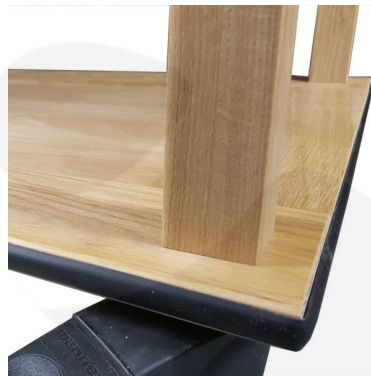

BURFORD DROP LEAF LONG TROLLEY NATURAL

SKU: TR3L-DL2-Burford-NA

£1,900.00 Excl. VAT

- Extended design - even greater capacity
- High quality materials - look and feel suitable for executive service
- Sturdy design - robust for everyday use
- Leaf extensions - for greater space
- Natural oak - a stylish finish
- Rubber bumper strip - minimise impacts
- High end casters - ensure smoothest movement
- Compatible oak boxes - Part of the [Modular Hospitality Trolley System](#)

GALLERY IMAGES

BURFORD LONG NATURAL OAK DROP LEAF HOSPITALITY TROLLEY 1017/1672X558X855

The Burford Long Natural Oak Drop Leaf Hospitality Trolley is a high end service trolley, or long hostess trolley. It is ideal for both front and back of house applications such as service and replenishment. We manufacture the trolley from solid oak. This creates a quality look and feel with the toughness for constant use.

The Burford Long Natural Oak Drop Leaf Trolley is a development of the [Burford Long Natural Oak Trolley](#)

It has three tiers which are rebated to prevent items rolling off. The rebates also allow compatible solid oak boxes (part of the [Modular Hospitality Trolley System](#)) to sit securely upon. With a range of stacker box sizes available your trolley is truly customisable to your needs. It shortens from 1672mm to 1017mm when not extended.

The long drop leaf trolley sits on 4 sturdy swivel castors offering perfectly smooth manoeuvring. The top two tiers are supported with oak columns to maintain a classic look. The lowest tier has a rubber bumper strip around the edge. This bumper strip helps minimise impact from knocks and bumps. This refined long catering trolley offers a classic design style.