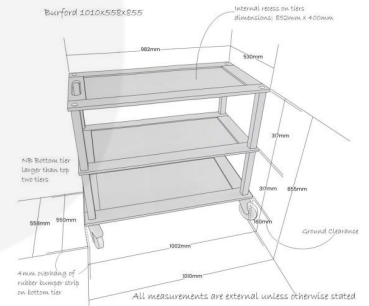

GALLERY IMAGES