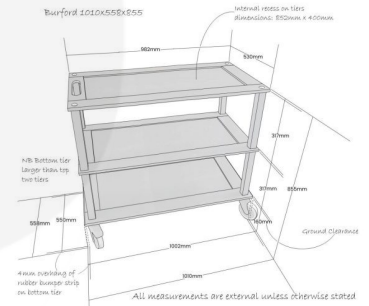

BURFORD LONG TROLLEY AMBERLEY GREY

SKU: TR3L-Burford-AG

£1,492.00 Excl. VAT

- High quality materials - executive look and feel
- Sturdy design - robust for everyday use
- Compatible oak boxes - Part of the [Modular Hospitality Trolley System](#)
- Rubber bumper strip - minimise impacts
- High end casters - ensure smoothest movement

GALLERY IMAGES

BURFORD LONG TROLLEY AMBERLEY GREY 1010X558X855

The Amberley Grey Burford Painted oak hospitality trolley is a high end service trolley. It is ideal for both front and back of house applications. We manufacture the trolley from solid oak giving it a quality look and feel. The trolley is robust enough for everyday and constant use.

It has three levels which are rebated to prevent items rolling off. The rebates also allow compatible oak boxes (part of the [Modular Hospitality Trolley System](#)) to sit securely within. With a range of stacker boxes available your trolley is truly customisable to your needs.

The trolley sits on 4 sturdy swivel castors offering perfectly smooth manoeuvring. The levels are supported with oak columns for a classic look. The lowest tier has a rubber bumper strip around the edge to help minimise impact from knocks and bumps.