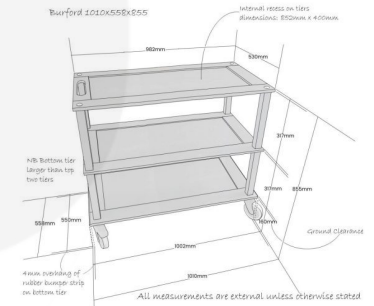

GALLERY IMAGES