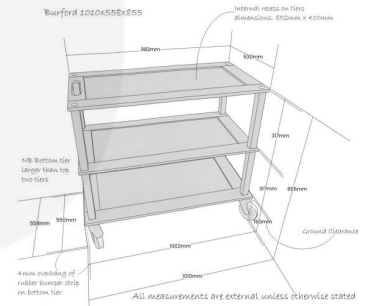

BURFORD LONG TROLLEY DARK BROWN

SKU: TR3L-Burford-DB

£1,492.00 Excl. VAT

- High quality materials - executive look and feel
- Sturdy design - robust for everyday use
- Compatible oak boxes - Part of the [Modular Hospitality Trolley System](#)
- Rubber bumper strip - minimise impacts
- High end casters - ensure smoothest movement

GALLERY IMAGES

BURFORD LONG TROLLEY DARK BROWN 1010X558X855

The Dark Brown Burford Painted oak hospitality long trolley is a high end service trolley. It is ideal for both front and back of house applications. We manufacture the trolley from solid oak giving it a quality look and feel. The trolley is robust enough for everyday and constant use.

It has three levels which are rebated to prevent items rolling off. The rebates also allow compatible oak boxes (part of the [Modular Hospitality Trolley System](#)) to sit securely within. With a range of stacker boxes available your trolley is truly customisable to your needs.

ADDITIONAL INFORMATION

Dimensions	1010 × 558 × 855 mm
Wood	Oak
Assembly	Pre-assembled
Colour	Dark Brown
Number of Tiers	3-Tiers
Range	Burford
Additional Material	Rubber
Finish	Painted