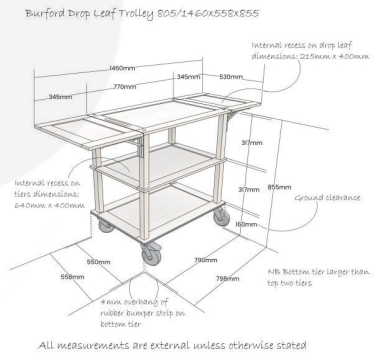

GALLERY IMAGES