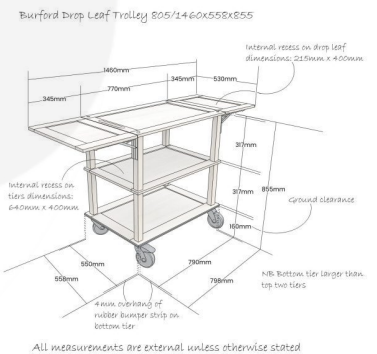

GALLERY IMAGES