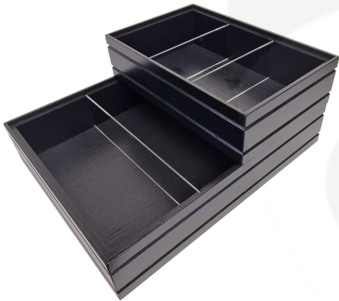

BURFORD RIB BOX B1/2 80MM BLACK WITH 2 DIVIDERS

SKU: BOR-B1/2-80-BK-DS2

£85.22 Excl. VAT

- Dimensions: 398mm x 318mm x 80mm
 - Highest quality finish - for high end presentation
 - Part of the [Modular Hospitality Trolley System](#)
 - Stackable - ideal for display
 - Solid oak - very robust for continuous use
 - Ribbed finish - for a look with character
-

GALLERY IMAGES

BURFORD RIB BOX B1/2 80MM BLACK WITH 2 DIVIDERS 398MM X 318MM X 80MM

The Burford Rib Box B1/2 80mm Black with 2 Dividers is high quality stand alone ribbed oak box. Built from 12mm sustainable oak this is not only a beautiful but very robust product. It is beautifully finished in a food grade oil with a ribbed stylish design.

This box is part of the [Modular Hospitality Trolley System](#) and is stackable within the range.

These lacquered boxes are available in Natural, Amberley Grey, Dark Brown and Black.

ADDITIONAL INFORMATION

Dimensions	398 x 318 x 80 mm
Wood	Oak
Finish	Lacquered
Buffet Size	B1/2
Compartments	3 Compartments
Options & Features	Ribbed Styling
Colour	Black
Height	80mm
Length	398mm
Width	318mm