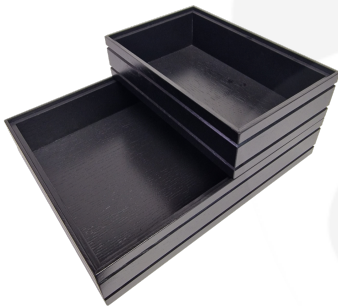

BURFORD RIB BOX B1/2 80MM BLACK

SKU: BOR-B1/2-80-BK

£75.22 Excl. VAT

- Dimensions: 398mm x 318mm x 80mm
 - Highest quality finish - for high end presentation
 - Part of the [Modular Hospitality Trolley System](#)
 - Stackable - ideal for display
 - Solid oak - very robust for continuous use
 - Ribbed finish - for a look with character
-

GALLERY IMAGES

BURFORD RIB BOX B1/2 80MM BLACK 398MM X 318MM X 80MM

Burford Rib Box B1/2 80mm Black is high quality stand alone ribbed oak box. Built from 12mm sustainable oak this is not only a beautiful but very robust product. It is beautifully finished in a food grade oil with a ribbed stylish design.

This box is part of the [Modular Hospitality Trolley System](#) and is stackable within the range.

These lacquered boxes are available in Natural, Amberley Grey, Dark Brown and Black.

ADDITIONAL INFORMATION

Dimensions	398 x 318 x 80 mm
Wood	Oak
Finish	Lacquered
Buffet Size	B1/2
Compartments	1 Compartment
Options & Features	Ribbed Styling
Colour	Black
Height	80mm
Length	398mm
Width	318mm