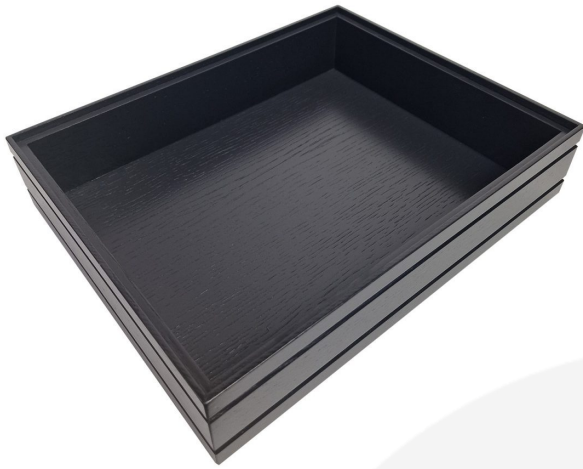

BURFORD RIB BOX B1/2 80MM BLACK

SKU: BOR-B1/2-80-BK

£75.22 Excl. VAT

- Dimensions: 398mm x 318mm x 80mm
 - Highest quality finish - for high end presentation
 - Part of the [Modular Hospitality Trolley System](#)
 - Stackable - ideal for display
 - Solid oak - very robust for continuous use
 - Ribbed finish - for a look with character
-

GALLERY IMAGES

BURFORD RIB BOX B1/2 80MM BLACK 398MM X 318MM X 80MM

Burford Rib Box B1/2 80mm Black is high quality stand alone ribbed oak box. Built from 12mm sustainable oak this is not only a beautiful but very robust product. It is beautifully finished in a food grade oil with a ribbed stylish design.

This box is part of the [Modular Hospitality Trolley System](#) and is stackable within the range.

These lacquered boxes are available in Natural, Amberley Grey, Dark Brown and Black.

ADDITIONAL INFORMATION

Dimensions	398 x 318 x 80 mm
Wood	Oak
Finish	Lacquered
Buffet Size	B1/2
Compartments	1 Compartment
Options & Features	Ribbed Styling
Colour	Black
Height	80mm
Length	398mm
Width	318mm