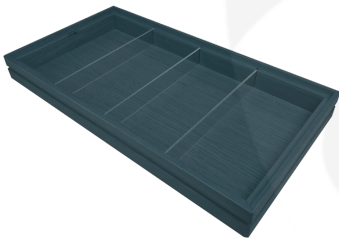

BURFORD RIB BOX B1/3 40MM AMBERLEY GREY 3 DIVIDERS

SKU: BOR-B1/3-40-AG-DS3

£60.42 Excl. VAT

- Dimensions: 398x212x40
- Highest quality finish - for high end presentation
- Part of the [Modular Hospitality Trolley System](#)
- Stackable - ideal for display
- Solid oak - very robust for continuous use
- Ribbed finish - for a look with character

GALLERY IMAGES

BURFORD RIB BOX B1/3 40MM AMBERLEY GREY 3 DIVIDERS 398X212X40

The Burford Rib Box B1/3 40mm Amberley Grey 3 Dividers is high quality stand alone ribbed oak box. Built from 12mm sustainable oak, this is not only a beautiful but very robust product. It is beautifully finished in a food grade lacquer with a double ribbed stylish design.

The Partitioned box has 3 clear acrylic partitions subdividing its content allowing you to hold multiple items separately.

There is an optional B1/3 Box Lid available. Made from clear acrylic it offers the contents protection and maintains its display functionality.

This box is part of the [Modular Hospitality Trolley System](#) and is stackable within the range.

These lacquered boxes are available in Natural, Amberley Grey, Dark Brown and Black.

ADDITIONAL INFORMATION