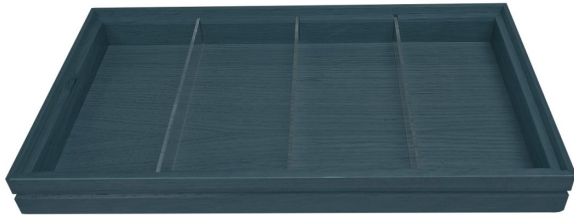

BURFORD RIB BOX B1/3 40MM AMBERLEY GREY 3 DIVIDERS

SKU: BOR-B1/3-40-AG-DS3

£60.42 Excl. VAT

- Dimensions: 398x212x40
- Highest quality finish - for high end presentation
- Part of the [Modular Hospitality Trolley System](#)
- Stackable - ideal for display
- Solid oak - very robust for continuous use
- Ribbed finish - for a look with character

GALLERY IMAGES

BURFORD RIB BOX B1/3 40MM AMBERLEY GREY 3 DIVIDERS 398X212X40

The Burford Rib Box B1/3 40mm Amberley Grey 3 Dividers is high quality stand alone ribbed oak box. Built from 12mm sustainable oak, this is not only a beautiful but very robust product. It is beautifully finished in a food grade lacquer with a double ribbed stylish design.

The Partitioned box has 3 clear acrylic partitions subdividing its content allowing you to hold multiple items separately.

There is an optional B1/3 Box Lid available. Made from clear acrylic it offers the contents protection and maintains its display functionality.

This box is part of the [Modular Hospitality Trolley System](#) and is stackable within the range.

These lacquered boxes are available in Natural, Amberley Grey, Dark Brown and Black.

ADDITIONAL INFORMATION