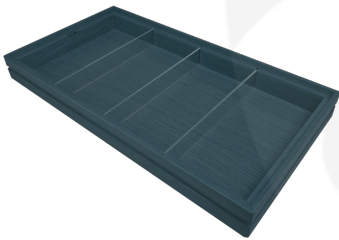

BURFORD RIB BOX B1/3 40MM AMBERLEY GREY 3 DIVIDERS

SKU: BOR-B1/3-40-AG-DS3

£64.05 Excl. VAT

- Dimensions: 398x212x40
 - Highest quality finish - for high end presentation
 - Part of the [Modular Hospitality Trolley System](#)
 - Stackable - ideal for display
 - Solid oak - very robust for continuous use
 - Ribbed finish - for a look with character
-

GALLERY IMAGES

BURFORD RIB BOX B1/3 40MM AMBERLEY GREY 3 DIVIDERS 398X212X40

The Burford Rib Box B1/3 40mm Amberley Grey 3 Dividers is high quality stand alone ribbed oak box. Built from 12mm sustainable oak, this is not only a beautiful but very robust product. It is beautifully finished in a food grade lacquer with a double ribbed stylish design.

The Partitioned box has 3 clear acrylic partitions subdividing its content allowing you to hold multiple items separately.

There is an optional B1/3 Box Lid available. Made from clear acrylic it offers the contents protection and maintains its display functionality.

This box is part of the [Modular Hospitality Trolley System](#) and is stackable within the range.

These lacquered boxes are available in Natural, Amberley Grey, Dark Brown and Black.

ADDITIONAL INFORMATION