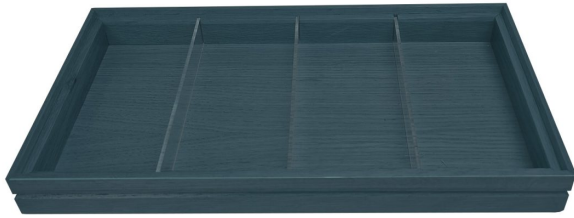

BURFORD RIB BOX B1/3 40MM AMBERLEY GREY 3 DIVIDERS

SKU: BOR-B1/3-40-AG-DS3

£60.42 Excl. VAT

- Dimensions: 398x212x40
 - Highest quality finish - for high end presentation
 - Part of the [Modular Hospitality Trolley System](#)
 - Stackable - ideal for display
 - Solid oak - very robust for continuous use
 - Ribbed finish - for a look with character
-

GALLERY IMAGES

BURFORD RIB BOX B1/3 40MM AMBERLEY GREY 3 DIVIDERS 398X212X40

The Burford Rib Box B1/3 40mm Amberley Grey 3 Dividers is high quality stand alone ribbed oak box. Built from 12mm sustainable oak, this is not only a beautiful but very robust product. It is beautifully finished in a food grade lacquer with a double ribbed stylish design.

The Partitioned box has 3 clear acrylic partitions subdividing its content allowing you to hold multiple items separately.

There is an optional B1/3 Box Lid available. Made from clear acrylic it offers the contents protection and maintains its display functionality.

This box is part of the [Modular Hospitality Trolley System](#) and is stackable within the range.

These lacquered boxes are available in Natural, Amberley Grey, Dark Brown and Black.

ADDITIONAL INFORMATION