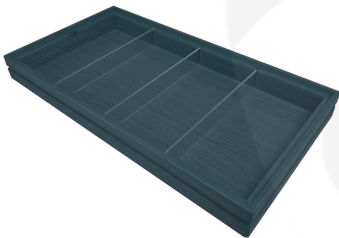

BURFORD RIB BOX B1/3 40MM AMBERLEY GREY 3 DIVIDERS

SKU: BOR-B1/3-40-AG-DS3

£60.42 Excl. VAT

- Dimensions: 398x212x40
 - Highest quality finish - for high end presentation
 - Part of the [Modular Hospitality Trolley System](#)
 - Stackable - ideal for display
 - Solid oak - very robust for continuous use
 - Ribbed finish - for a look with character
-

GALLERY IMAGES

BURFORD RIB BOX B1/3 40MM AMBERLEY GREY 3 DIVIDERS 398X212X40

The Burford Rib Box B1/3 40mm Amberley Grey 3 Dividers is high quality stand alone ribbed oak box. Built from 12mm sustainable oak, this is not only a beautiful but very robust product. It is beautifully finished in a food grade lacquer with a double ribbed stylish design.

The Partitioned box has 3 clear acrylic partitions subdividing its content allowing you to hold multiple items separately.

There is an optional B1/3 Box Lid available. Made from clear acrylic it offers the contents protection and maintains its display functionality.

This box is part of the [Modular Hospitality Trolley System](#) and is stackable within the range.

These lacquered boxes are available in Natural, Amberley Grey, Dark Brown and Black.

ADDITIONAL INFORMATION