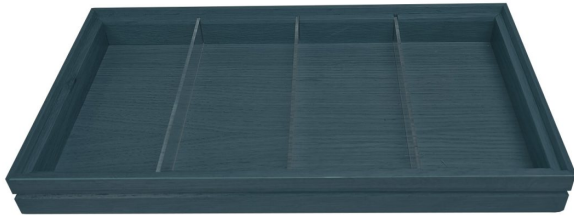

BURFORD RIB BOX B1/3 40MM AMBERLEY GREY 3 DIVIDERS

SKU: BOR-B1/3-40-AG-DS3

£64.05 Excl. VAT

- Dimensions: 398x212x40
 - Highest quality finish - for high end presentation
 - Part of the [Modular Hospitality Trolley System](#)
 - Stackable - ideal for display
 - Solid oak - very robust for continuous use
 - Ribbed finish - for a look with character
-

GALLERY IMAGES

BURFORD RIB BOX B1/3 40MM AMBERLEY GREY 3 DIVIDERS 398X212X40

The Burford Rib Box B1/3 40mm Amberley Grey 3 Dividers is high quality stand alone ribbed oak box. Built from 12mm sustainable oak, this is not only a beautiful but very robust product. It is beautifully finished in a food grade lacquer with a double ribbed stylish design.

The Partitioned box has 3 clear acrylic partitions subdividing its content allowing you to hold multiple items separately.

There is an optional B1/3 Box Lid available. Made from clear acrylic it offers the contents protection and maintains its display functionality.

This box is part of the [Modular Hospitality Trolley System](#) and is stackable within the range.

These lacquered boxes are available in Natural, Amberley Grey, Dark Brown and Black.

ADDITIONAL INFORMATION