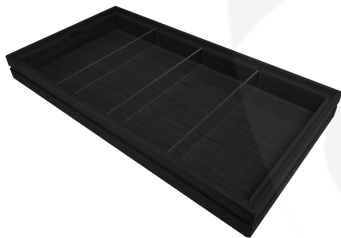

## BURFORD RIB BOX B1/3 40MM BLACK 3 DIVIDERS

**SKU:** BOR-B1/3-40-BK-DS3

**£60.42 Excl. VAT**

- Dimensions: 398x212x40
  - Highest quality finish - for high end presentation
  - Part of the [Modular Hospitality Trolley System](#)
  - Stackable - ideal for display
  - Solid oak - very robust for continuous use
  - Ribbed finish - for a look with character
- 

## **BURFORD RIB BOX B1/3 40MM BLACK 3 DIVIDERS 398X212X40**

The Burford Rib Box B1/3 40mm Black 3 Dividers is high quality stand alone ribbed oak box. Built from 12mm sustainable oak, this is not only a beautiful but very robust product. It is beautifully finished in a food grade lacquer with a double ribbed stylish design.

The Partitioned box has 3 clear acrylic partitions subdividing its content allowing you to hold multiple items separately.

There is an optional B1/3 Box Lid available. Made from clear acrylic it offers the contents protection and maintains its display functionality.

This box is part of the [Modular Hospitality Trolley System](#) and is stackable within the range.

These lacquered boxes are available in Natural, Amberley Grey, Dark Brown and Black.