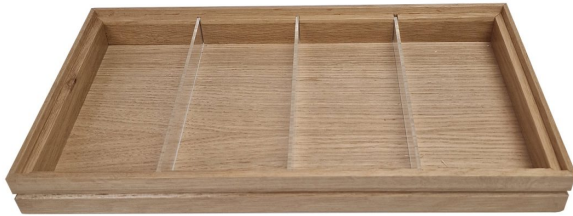

## **BURFORD RIB BOX B1/3 40MM NATURAL 3 DIVIDERS**

**SKU:** BOR-B1/3-40-NA-DS3

**£60.42 Excl. VAT**

- Dimensions: 398x212x40
  - Highest quality finish - for high end presentation
  - Part of the [Modular Hospitality Trolley System](#)
  - Stackable - ideal for display
  - Solid oak - very robust for continuous use
  - Ribbed finish - for a look with character
- 

## **BURFORD RIB BOX B1/3 40MM NATURAL 3 DIVIDERS 398X212X40**

The Burford Rib Box B1/3 40mm Natural 3 Dividers is high quality stand alone ribbed oak box. Built from 12mm sustainable oak this is not only a beautiful but very robust product. It is beautifully finished in a food grade lacquer with a double ribbed stylish design.

The Partitioned box has 3 clear acrylic partitions subdividing its content allowing you to hold multiple items separately.

There is an optional B1/3 Box Lid available. Made from clear acrylic it offers the contents protection and maintains its display functionality.

This box is part of the [Modular Hospitality Trolley System](#) and is stackable within the range.

These lacquered boxes are available in Natural, Amberley Grey, Dark Brown and Black.