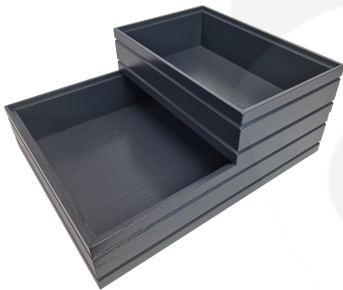

BURFORD RIB BOX B1/4 80MM AMBERLEY GREY

SKU: BOR-B1/4-80-AG

£57.75 Excl. VAT

- Dimensions: 318mm x 199mm x 80mm
- Highest quality finish - for high end presentation
- Part of the [Modular Hospitality Trolley System](#)
- Stackable - ideal for display
- Solid oak - very robust for continuous use
- Ribbed finish - for a look with character

GALLERY IMAGES

BURFORD RIB BOX B1/4 80MM AMBERLEY GREY 318MM X 199MM X 80MM

Burford Rib Box B1/4 80mm Amberley Grey is high quality stand alone ribbed oak box. Built from 12mm sustainable oak this is not only a beautiful but very robust product. It is beautifully finished in a food grade oil with a ribbed stylish design.

This box is part of the [Modular Hospitality Trolley System](#) and is stackable within the range.

These lacquered boxes are available in Natural, Amberley Grey, Dark Brown and Black.

ADDITIONAL INFORMATION

Dimensions	318 × 199 × 80 mm
Wood	Oak
Finish	Lacquered
Buffet Size	B1/4
Compartments	1 Compartment
Options & Features	Ribbed Styling
Colour	Amberley Grey
Height	80mm
Length	318mm
Width	199mm