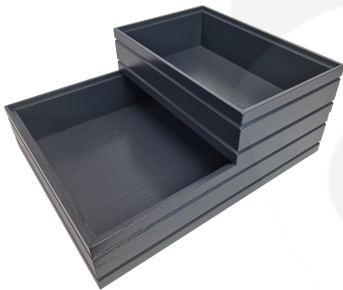

BURFORD RIB BOX B1/4 80MM AMBERLEY GREY

SKU: BOR-B1/4-80-AG

£57.75 Excl. VAT

- Dimensions: 318mm x 199mm x 80mm
 - Highest quality finish - for high end presentation
 - Part of the [Modular Hospitality Trolley System](#)
 - Stackable - ideal for display
 - Solid oak - very robust for continuous use
 - Ribbed finish - for a look with character
-

GALLERY IMAGES

BURFORD RIB BOX B1/4 80MM AMBERLEY GREY 318MM X 199MM X 80MM

Burford Rib Box B1/4 80mm Amberley Grey is high quality stand alone ribbed oak box. Built from 12mm sustainable oak this is not only a beautiful but very robust product. It is beautifully finished in a food grade oil with a ribbed stylish design.

This box is part of the [Modular Hospitality Trolley System](#) and is stackable within the range.

These lacquered boxes are available in Natural, Amberley Grey, Dark Brown and Black.

ADDITIONAL INFORMATION

Dimensions	318 x 199 x 80 mm
Wood	Oak
Finish	Lacquered
Buffet Size	B1/4
Compartments	1 Compartment
Options & Features	Ribbed Styling
Colour	Amberley Grey
Height	80mm
Length	318mm
Width	199mm