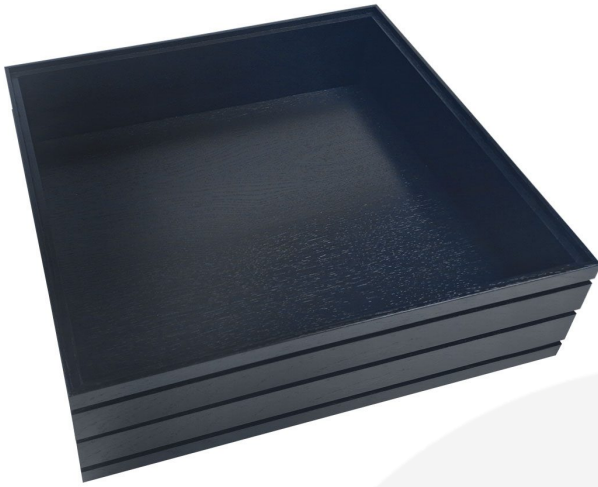

BURFORD RIB BOX B2/3 120MM AMBERLEY GREY

SKU: BOR-B2/3-120-AG

£101.09 Excl. VAT

- Dimensions: 424x398x120
- Highest quality finish - for high end presentation
- Part of the [Modular Hospitality Trolley System](#)
- Stackable - ideal for display
- Solid oak - very robust for continuous use
- Ribbed finish - for a look with character

B2/3 RIBBED AMBERLEY GREY OAK TROLLEY STACKER BOX 424X398X120

The B2/3 Ribbed Lacquered Amberley Grey Oak Trolley Stacker Box 424x398x120 is high quality stand alone ribbed oak box. It is beautifully finished in a food grade lacquer with a double ribbed stylish design.

There is an optional B2/3 Box Lid available. Made from clear acrylic it offers the contents protection and maintains its display functionality.

This box is part of the [Modular Hospitality Trolley System](#) and is stackable within the range. The range includes:

- [Burford Rib Box B1/1 120mm](#)
- [Burford Rib Box B1/3 120mm](#)
- [Burford Rib Box B1/6 120mm](#)
- Burford Rib Box B2/3 120mm (this one)

These lacquered boxes are available in Natural, Amberley Grey, Dark Brown and Black.