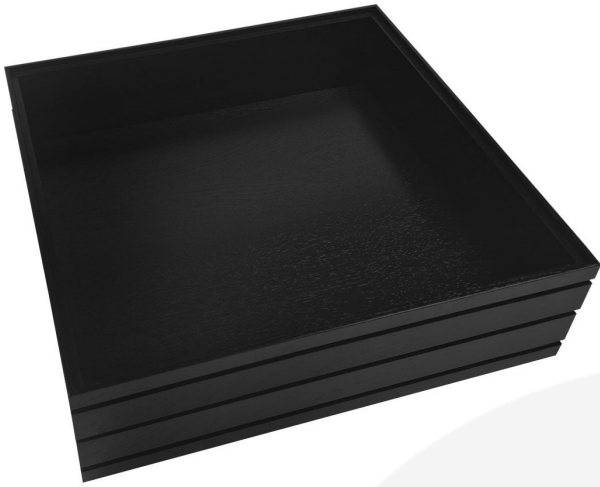

BURFORD RIB BOX B2/3 120MM BLACK

SKU: BOR-B2/3-120-BK

£101.09 Excl. VAT

- Dimensions: 424x398x120
- Highest quality finish - for high end presentation
- Part of the [Modular Hospitality Trolley System](#)
- Stackable - ideal for display
- Solid oak - very robust for continuous use
- Ribbed finish - for a look with character

B2/3 RIBBED BLACK OAK TROLLEY STACKER BOX 424X398X120

The B2/3 Ribbed Lacquered Black Oak Trolley Stacker Box 424x398x120 is high quality stand alone ribbed oak box. It is beautifully finished in a food grade lacquer with a double ribbed stylish design.

There is an optional B2/3 Box Lid available. Made from clear acrylic it offers the contents protection and maintains its display functionality.

This box is part of the [Modular Hospitality Trolley System](#) and is stackable within the range. The range includes:

- [Burford Rib Box B1/1 120mm](#)
- [Burford Rib Box B1/3 120mm](#)
- [Burford Rib Box B1/6 120mm](#)
- Burford Rib Box B2/3 120mm (this one)

These lacquered boxes are available in Natural, Amberley Grey, Dark Brown and Black.