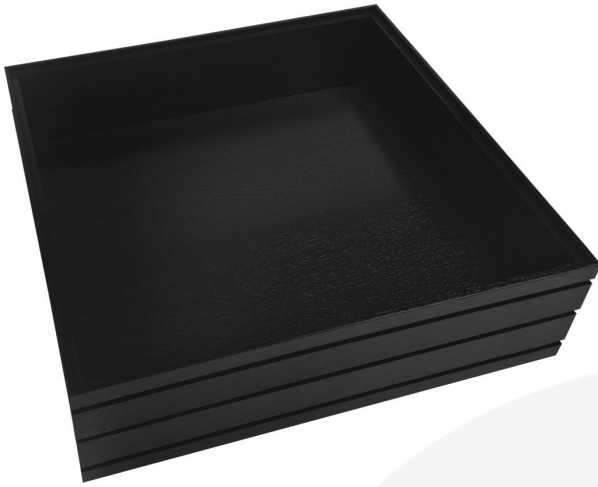

**BURFORD RIB BOX B2/3 120MM BLACK**

**SKU:** BOR-B2/3-120-BK

**£101.09 Excl. VAT**

- Dimensions: 424x398x120
- Highest quality finish - for high end presentation
- Part of the [Modular Hospitality Trolley System](#)
- Stackable - ideal for display
- Solid oak - very robust for continuous use
- Ribbed finish - for a look with character

**B2/3 RIBBED BLACK OAK TROLLEY STACKER BOX 424X398X120**

The B2/3 Ribbed Lacquered Black Oak Trolley Stacker Box 424x398x120 is high quality stand alone ribbed oak box. It is beautifully finished in a food grade lacquer with a double ribbed stylish design.

There is an optional B2/3 Box Lid available. Made from clear acrylic it offers the contents protection and maintains its display functionality.

This box is part of the [Modular Hospitality Trolley System](#) and is stackable within the range. The range includes:

- [Burford Rib Box B1/1 120mm](#)
- [Burford Rib Box B1/3 120mm](#)
- [Burford Rib Box B1/6 120mm](#)
- Burford Rib Box B2/3 120mm (this one)

These lacquered boxes are available in Natural, Amberley Grey, Dark Brown and Black.