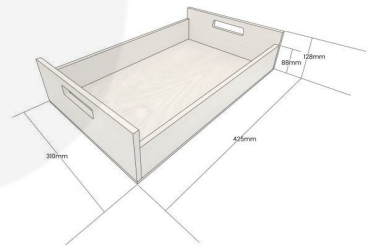

**BURLEIGH CREAM COLOUR BURST OAK
TRAY WITH RAISED INTEGRATED
HANDLES 425X310X128**

SKU: B XOAKRH425310128NAT-BC

£87.45 Excl. VAT

- Highest quality finish - for high end presentation
- Solid oak - very robust for continuous use
- Colour Burst - eye catching two tone colours
- Lacquered finish - protecting the oak
- Integrated handles - for easy carry

GALLERY IMAGES

Oak Tray with Integrated Raised Handles | 425x310x128