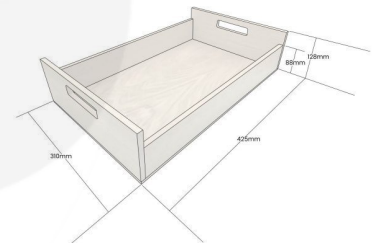

**BURLEIGH CREAM COLOUR BURST OAK  
TRAY WITH RAISED INTEGRATED  
HANDLES 425X310X128**

**SKU: B XOAKRH425310128NAT-BC**

**£87.45 Excl. VAT**

- Highest quality finish - for high end presentation
- Solid oak - very robust for continuous use
- Colour Burst - eye catching two tone colours
- Lacquered finish - protecting the oak
- Integrated handles - for easy carry

**GALLERY IMAGES**

Oak Tray with Integrated Raised Handles | 425x310x128

All measurements are external unless otherwise stated

## **BURLEIGH CREAM COLOUR BURST OAK TRAY WITH RAISED INTEGRATED HANDLES 425X310X128**

The Burleigh Cream Colour Burst Oak Tray with Raised Integrated handles 425x310x128 is high quality stand alone sturdy oak tray. It is also one of a set of two, two tone Burleigh Cream trays. The other one is larger and this one sits within it:

[Burleigh Cream Colour Burst Oak Tray with Raised Integrated handles 580x360x128](#)

The raised integrated handles allow for an easier carry and less interference with the trays contents.

We build these trays from 12mm sustainable oak so this is not only a beautiful but very robust product. It is beautifully finished in a food grade lacquer on the exterior with a wide range of colours on the inside.