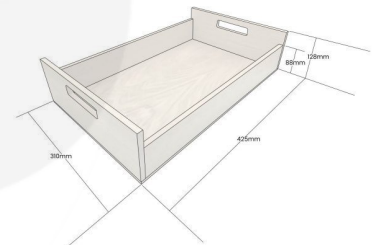

**BURLEIGH CREAM COLOUR BURST OAK
TRAY WITH RAISED INTEGRATED
HANDLES 425X310X128**

SKU: B XOAKRH425310128NAT-BC

£87.45 Excl. VAT

- Highest quality finish - for high end presentation
- Solid oak - very robust for continuous use
- Colour Burst - eye catching two tone colours
- Lacquered finish - protecting the oak
- Integrated handles - for easy carry

GALLERY IMAGES

Oak Tray with Integrated Raised Handles | 425x310x128