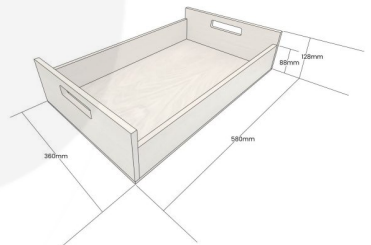

**BURLEIGH CREAM COLOUR BURST OAK
TRAY WITH RAISED INTEGRATED
HANDLES 580X360X128**

SKU: B XOAKRH580360128NAT-BC
£131.25 Excl. VAT

- Highest quality finish - for high end presentation
- Solid oak - very robust for continuous use
- Colour Burst - eye catching two tone colours
- Lacquered finish - protecting the oak
- Integrated handles - for easy carry

GALLERY IMAGES