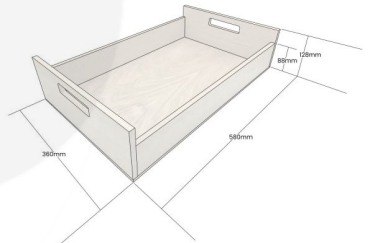

BURLEIGH CREAM COLOUR BURST OAK TRAY WITH RAISED INTEGRATED HANDLES 580X360X128

SKU: BXOAKRH580360128NAT-BC
£131.25 Excl. VAT

- Highest quality finish - for high end presentation
- Solid oak - very robust for continuous use
- Colour Burst - eye catching two tone colours
- Lacquered finish - protecting the oak
- Integrated handles - for easy carry

GALLERY IMAGES