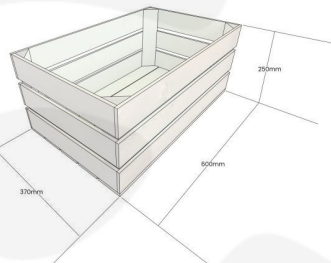

Crate 600x370x250