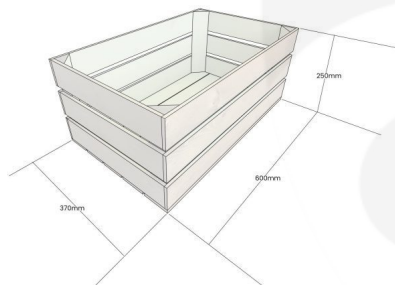

### GALLERY IMAGES

Crate 600x370x250

Stacker Crate Detail

## CHERINGTON PINK CRATE 600X370X250

This colourful Cherington Pink painted Crate 600x370x250 is available in a range of colours and 2 further sizes\*. You can add practicality and colourful style to your kitchen, office or bedroom. You can use them as smart storage solutions, book cases, shelves for clothes and even shop displays. With a brilliant colourful look they complement a colourful and jolly design.

The 2 other sizes are:

- [Small Cherington Pink - 300mm x 370mm x 250mm](#)
- [Medium Cherington Pink - 500mm x 370mm x 250mm](#)

\* bespoke sizing is available - [contact us](#) for more information

## Painted Stacker Crates 600x370x250

Our standard 600x370x250 Cherington Pink Painted Crates, like all our crates, are stackable. We do, however, offer an **interlocking** option for a more supported stack. If you are regularly stacking your crates 3+ high then we would certainly recommend this option.