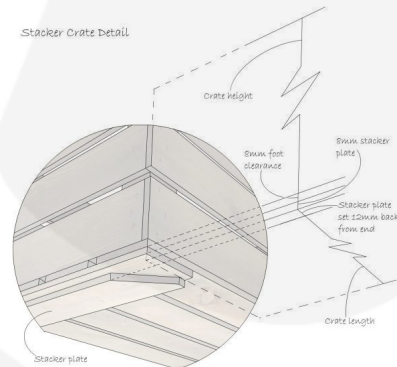

### GALLERY IMAGES

Crate 600x370x250

Stacker Crate Detail

## CHERINGTON PINK CRATE 600X370X250

This colourful Cherington Pink painted Crate 600x370x250 is available in a range of colours and 2 further sizes\*. You can add practicality and colourful style to your kitchen, office or bedroom. You can use them as smart storage solutions, book cases, shelves for clothes and even shop displays. With a brilliant colourful look they complement a colourful and jolly design.

## Painted Stacker Crates 600x370x250

Our standard 600x370x250 Cherington Pink Painted Crates, like all our crates, are stackable. We do, however, offer an **interlocking** option for a more supported stack. If you are regularly stacking your crates 3+ high then we would certainly recommend this option.